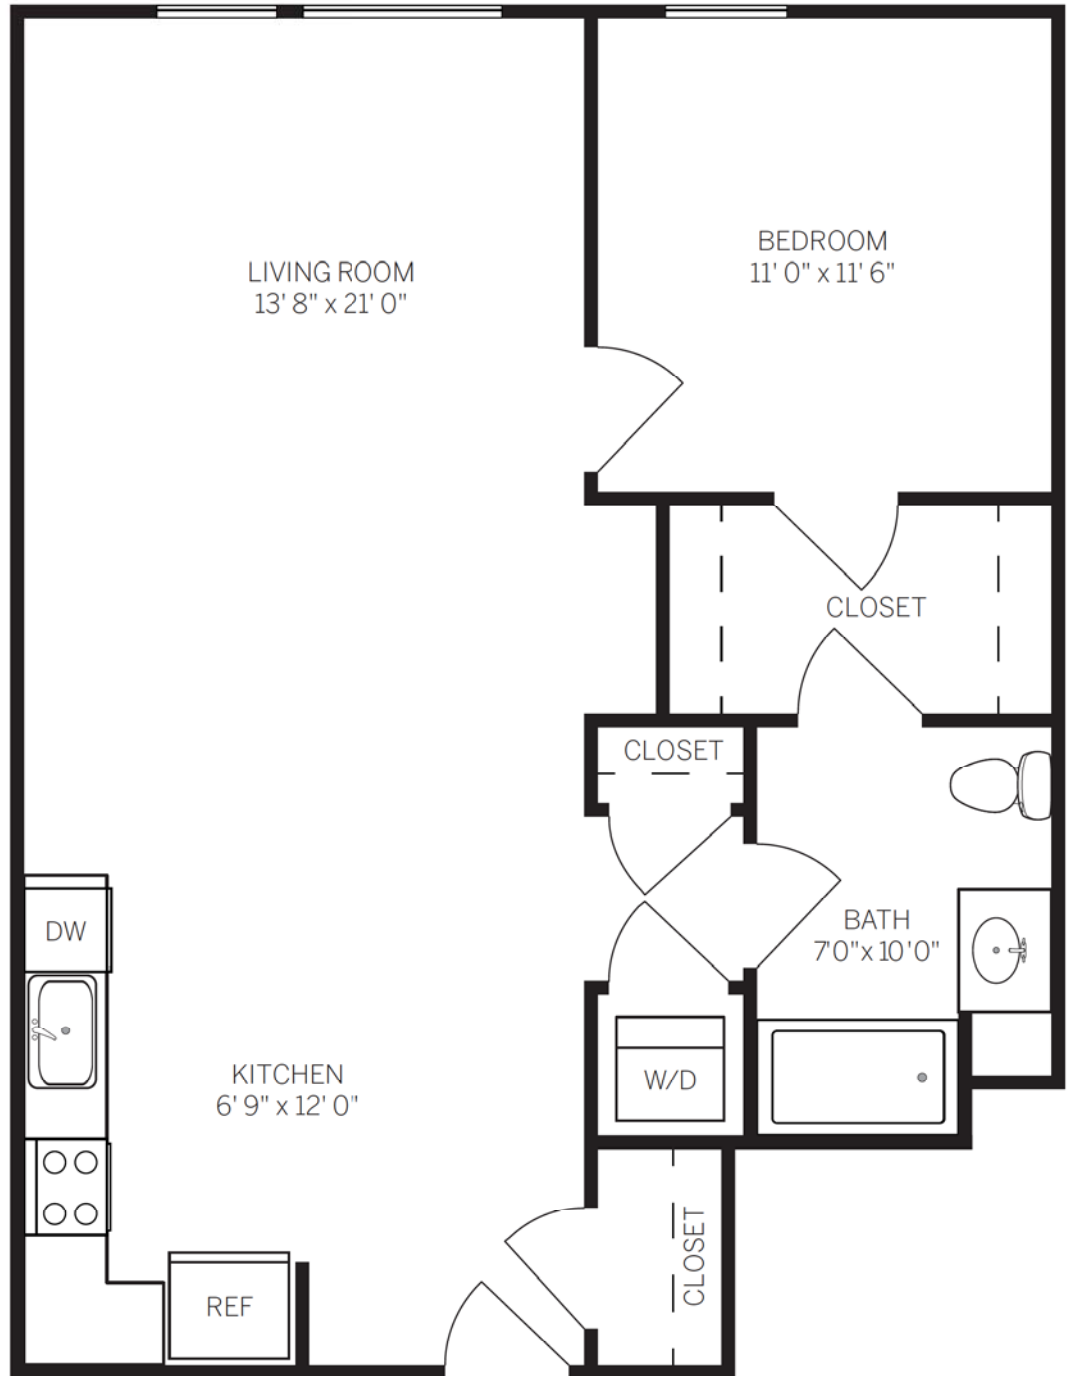

A4
1 bed 1 bath
826 sq ft

suite: _____

rate: _____

features

- spacious 1-bedroom layout
- entryway coat closet
- beautiful hardwood floors in kitchen, living room, and bathroom
- modern recessed lighting with entryway dimmer
- wood-slatted horizontal blinds
- bonus hallway closet
- Kenmore Smart full-size stackable washer and dryer in residence
- kitchen features stainless steel appliances and quartz countertops
- spacious walk-in closet in bedroom
- bathroom features quartz countertops and motion sensor lights
- individually controlled air conditioning/heating