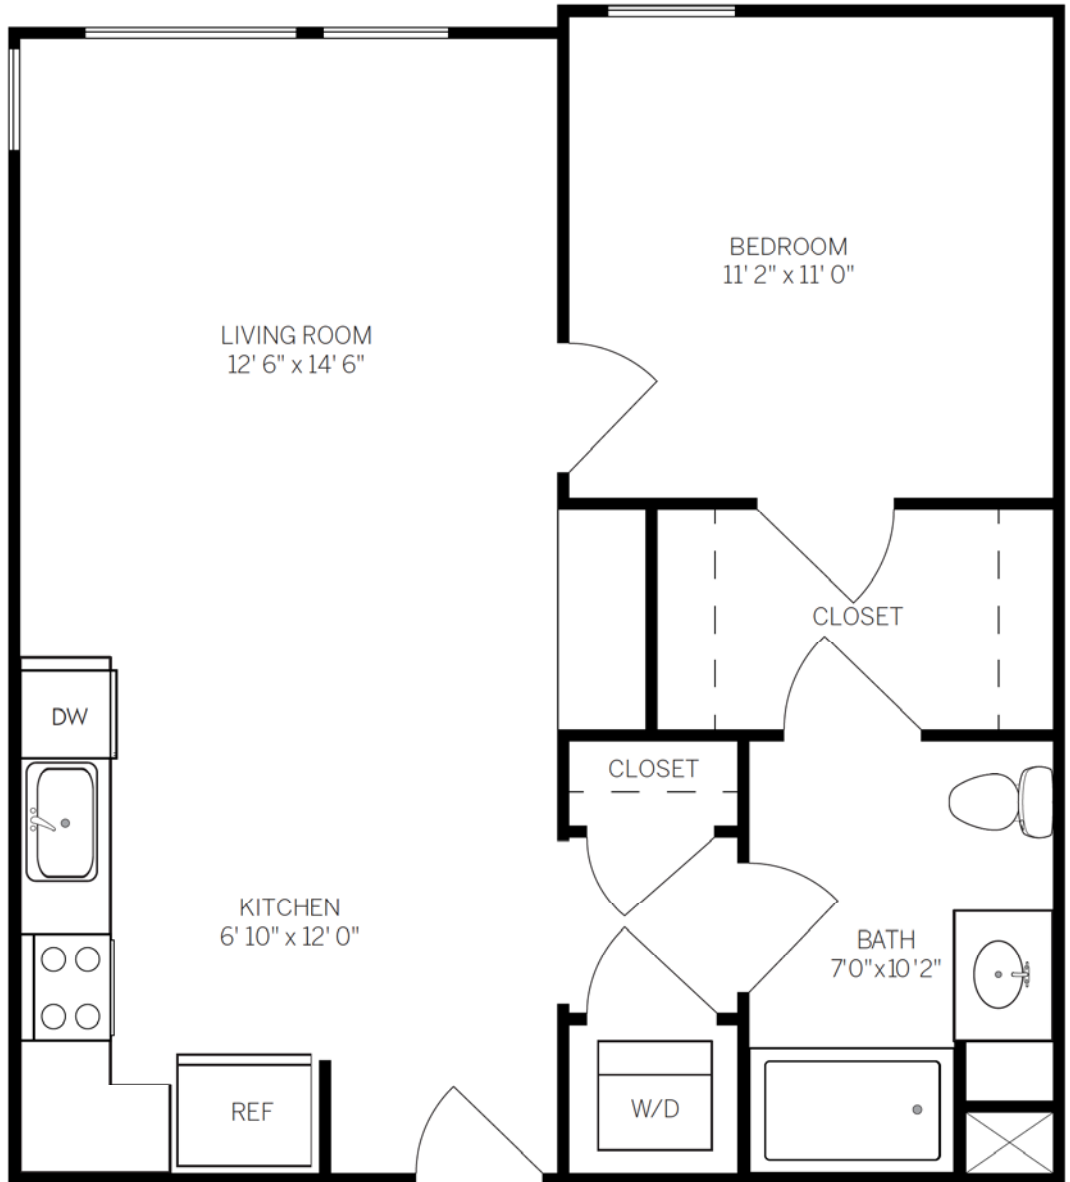

**A3**  
**1 bed 1 bath**  
703 sq ft

**suite:** \_\_\_\_\_

**rate:** \_\_\_\_\_

**features**

- spacious 1-bedroom layout
- beautiful hardwood floors in kitchen, living room, and bathroom
- modern recessed lighting with entryway dimmer
- wood-slatted horizontal blinds
- bonus hallway closet
- Kenmore Smart full-size stackable washer and dryer in residence
- kitchen features stainless steel appliances and quartz countertops
- spacious walk-in closet in bedroom
- bathroom features quartz countertops and motion sensor lights
- individually controlled air conditioning/heating