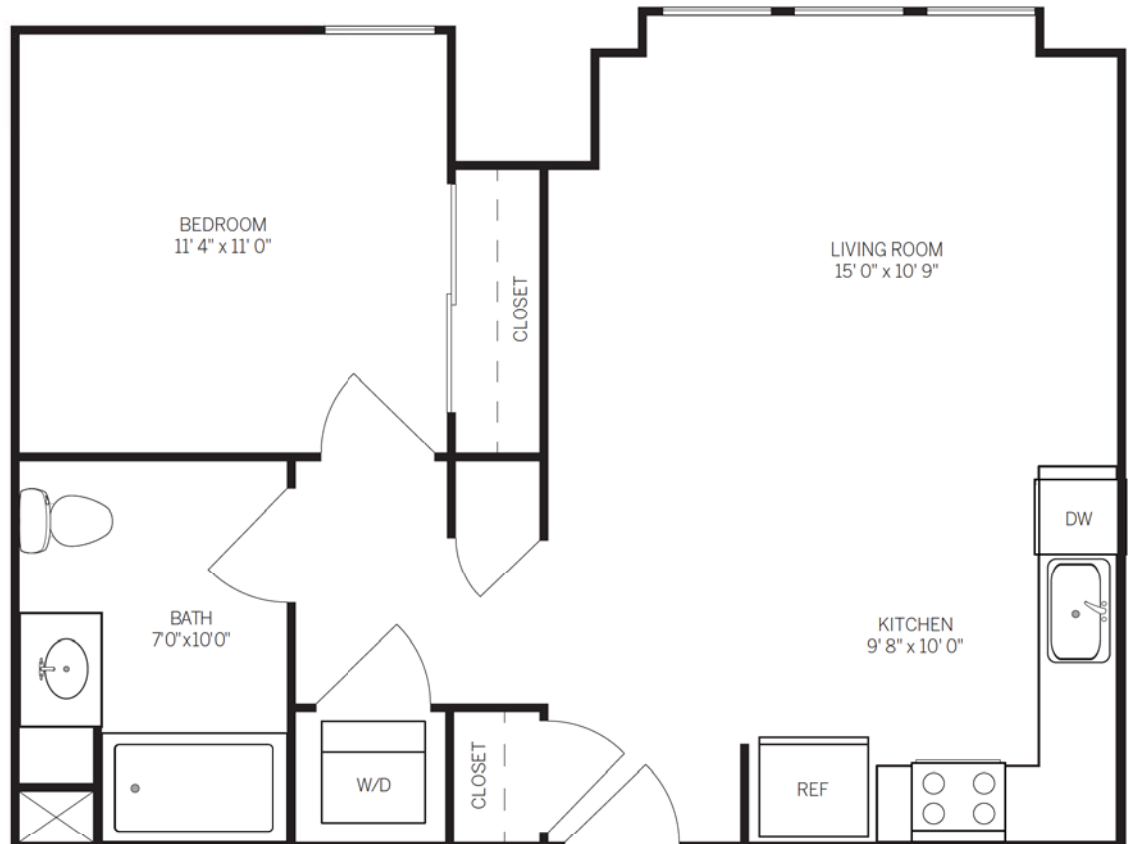

A2
1 bed 1 bath
665 sq ft

suite: _____

rate: _____

features

- spacious 1-bedroom layout
- entryway coat closet
- beautiful hardwood floors in kitchen, living room, and bathroom
- modern recessed lighting with entryway dimmer
- wood-slatted horizontal blinds
- kitchen features stainless steel appliances and quartz countertops
- Kenmore Smart full-size stackable washer and dryer in residence
- large closet off bedroom
- bathroom features quartz countertops and motion sensor lights
- individually controlled air conditioning/heating