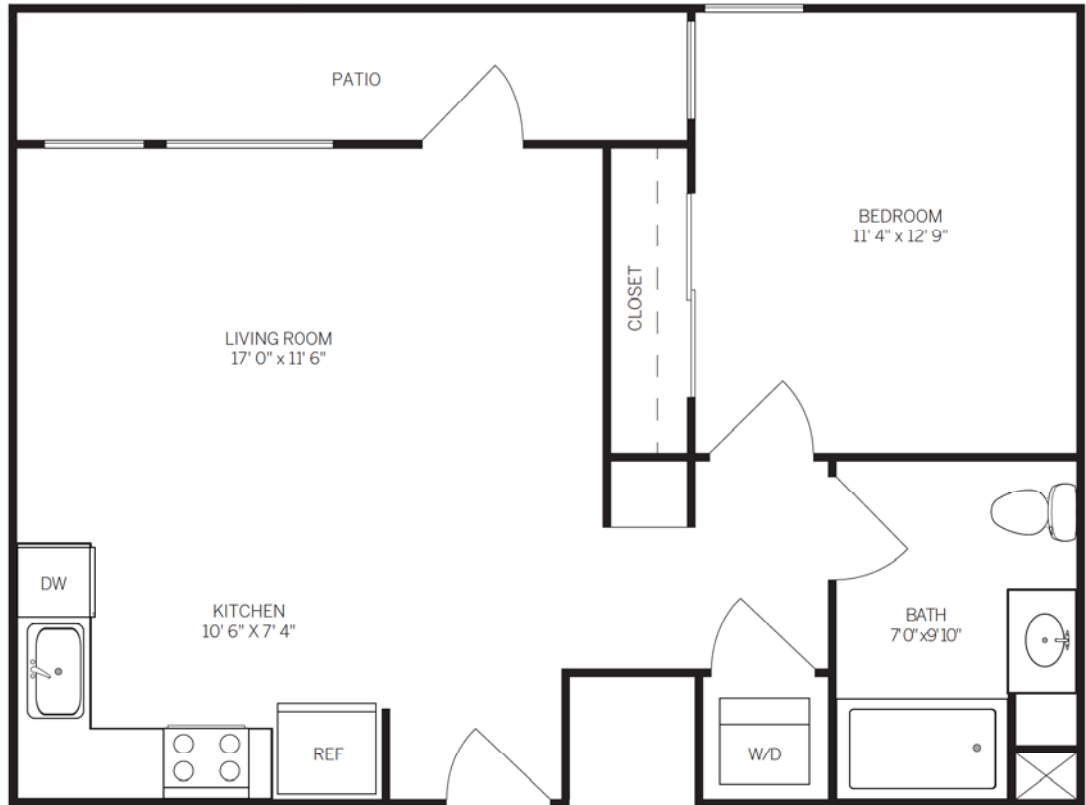

A1
1 bed 1 bath
683 sq ft

suite: _____

rate: _____

features

- spacious 1-bedroom layout
- beautiful hardwood floors in kitchen, living room, and bathroom
- modern recessed lighting with entryway dimmer
- wood-slatted horizontal blinds
- kitchen features stainless steel appliances and quartz countertops
- Kenmore Smart full-size stackable washer and dryer in residence
- large private patio off living room
- large closet off bedroom
- bathroom features quartz countertops and motion sensor lights
- individually controlled air conditioning/heating