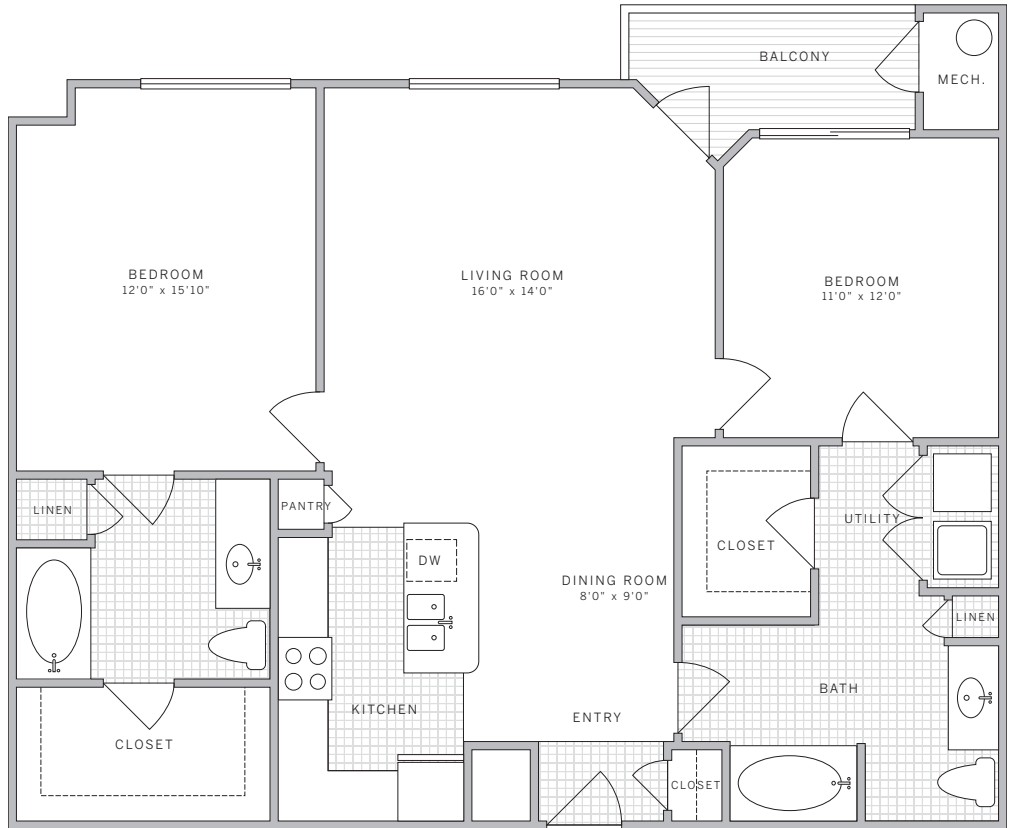

B4 1166 sq ft
2 bedroom 2 bath

suite: _____

rate: _____

features

- kitchen pantry
- double sink in kitchen
- storage closet at entry
- large living room
- linen closet in bathrooms
- expanded vanity in master bath
- garden tubs
- kitchen island
- spacious guest bathroom
- walk-in closets
- interior courtyard views