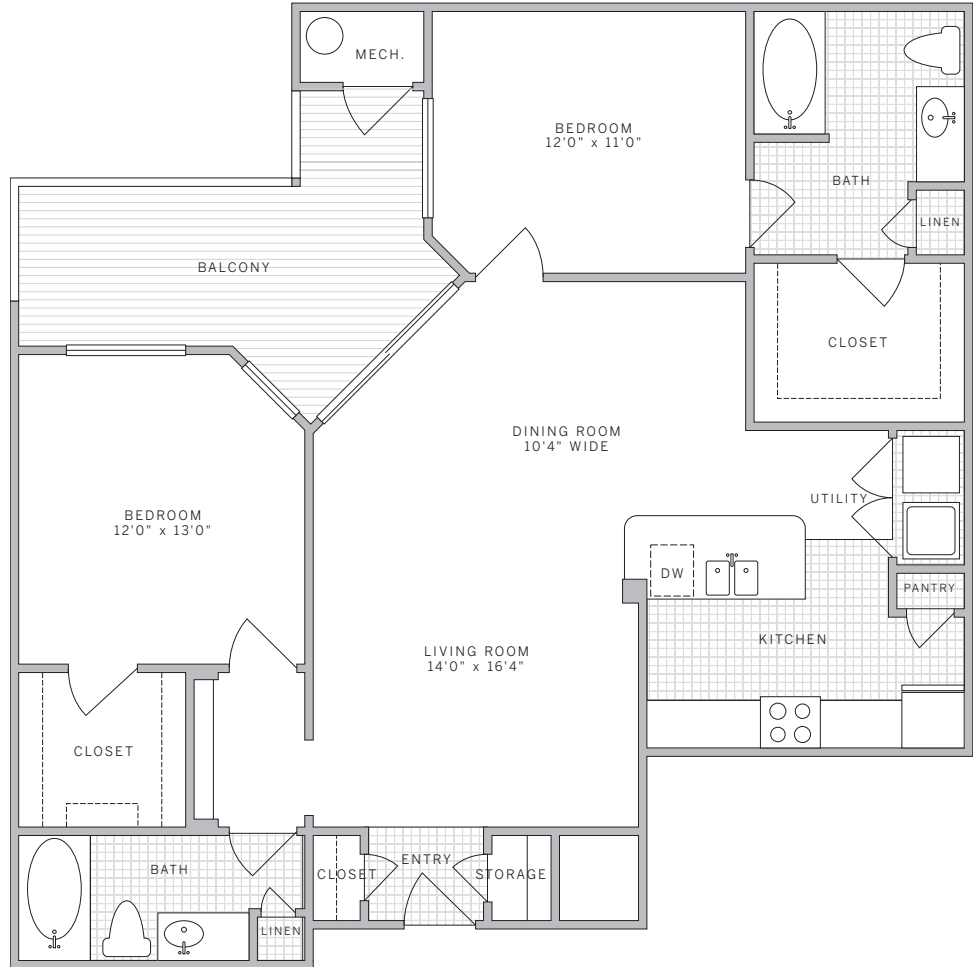

**B3** 1240 sq ft  
**2 bedroom 2 bath**

**suite:** \_\_\_\_\_

**rate:** \_\_\_\_\_

**features**

- kitchen w/ breakfast bar
- kitchen pantry
- double sink in kitchen
- storage closets at entry
- linen closet in bathrooms
- expanded vanity in master bath
- garden tubs
- extra large balcony
- over-sized master walk-in closet
- guest bedroom walk-in closet
- privacy door to guest bedroom/bath