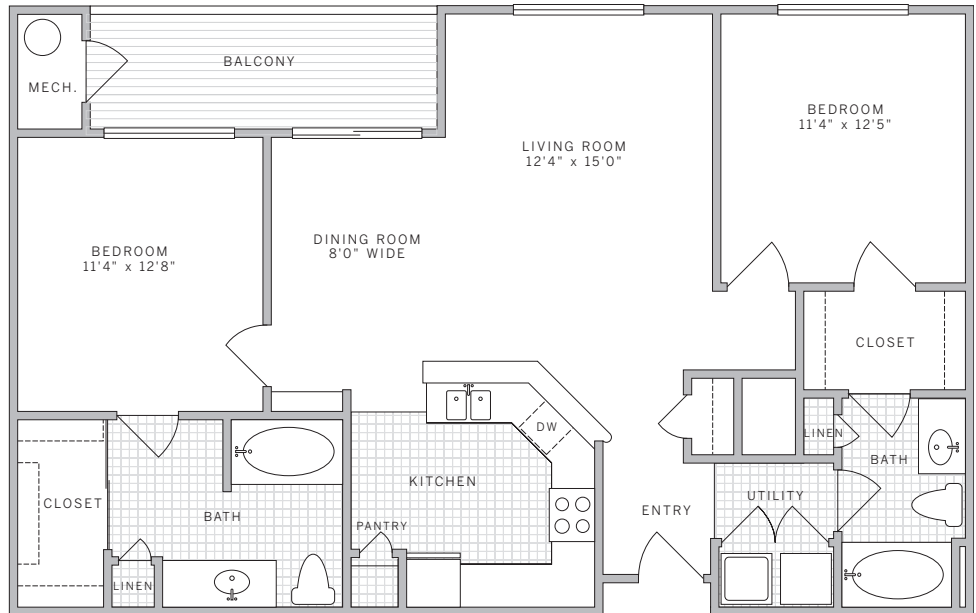

**B2** 1122 sq ft  
**2 bedroom 2 bath**

**suite:** \_\_\_\_\_

**rate:** \_\_\_\_\_

**features**

- kitchen w/ breakfast bar
- kitchen pantry
- storage closet at entry
- linen closet in bathrooms
- expanded vanity in master bath
- garden tubs
- walk-in closets
- sliding mirrored doors to master walk-in closet
- large balcony