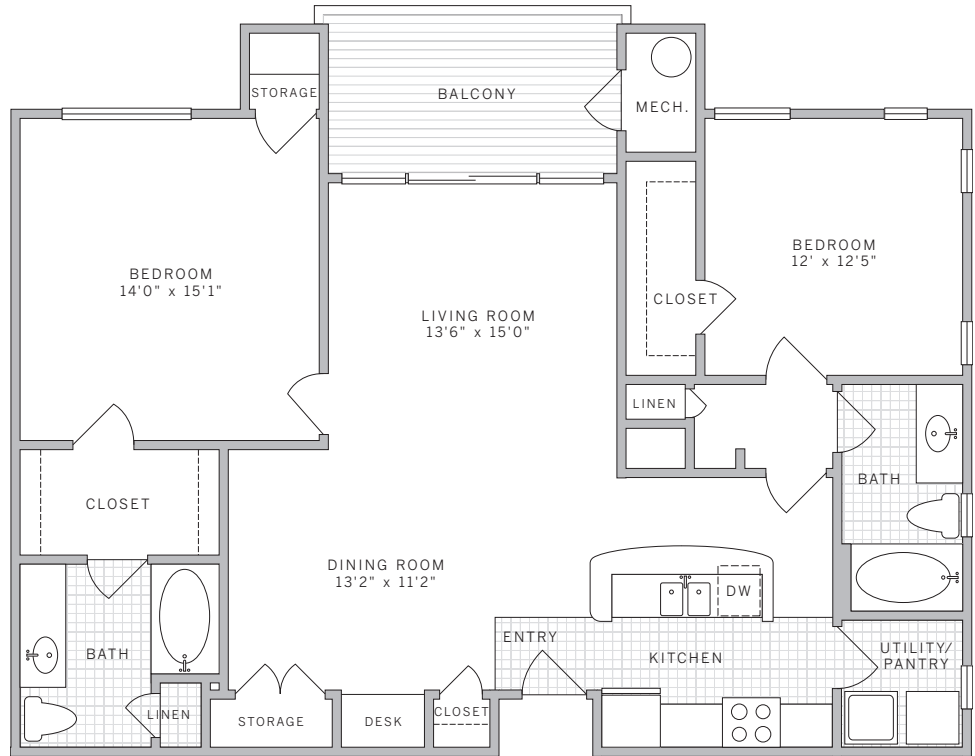

B1S 1276 sq ft
2 bedroom 2 bath

suite: _____

rate: _____

features

- kitchen island
- linen closet in bathrooms
- expanded vanity in master bath
- garden tubs
- walk-in closets
- extra large balcony
- extra storage closet in master bedroom
- extra closet in living area
- over-sized master bedroom
- built-in desk area
- walk-in laundry and pantry room