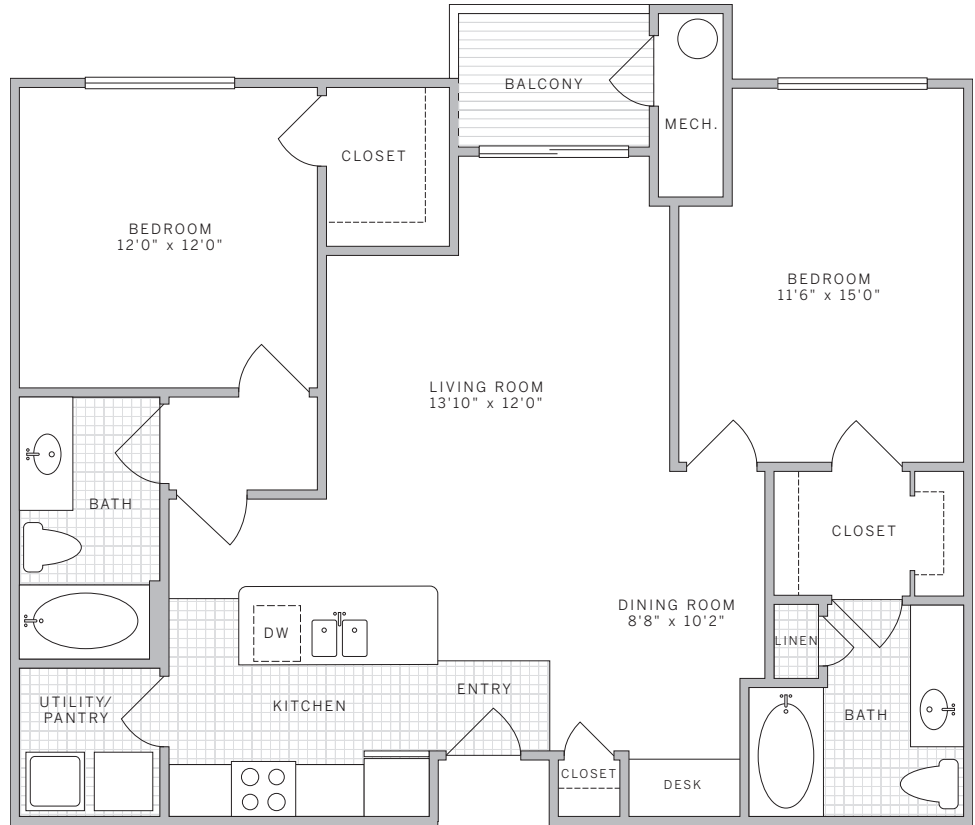

B1 1113 sq ft
2 bedroom 2 bath

suite: _____

rate: _____

features

- island and double sink in kitchen
- storage closet at entry
- built-in desk area
- linen closet in master bathroom
- expanded vanity in master bath
- garden tubs
- privacy door for guest bathroom/bedroom
- walk-in closets
- walk-in laundry/pantry room