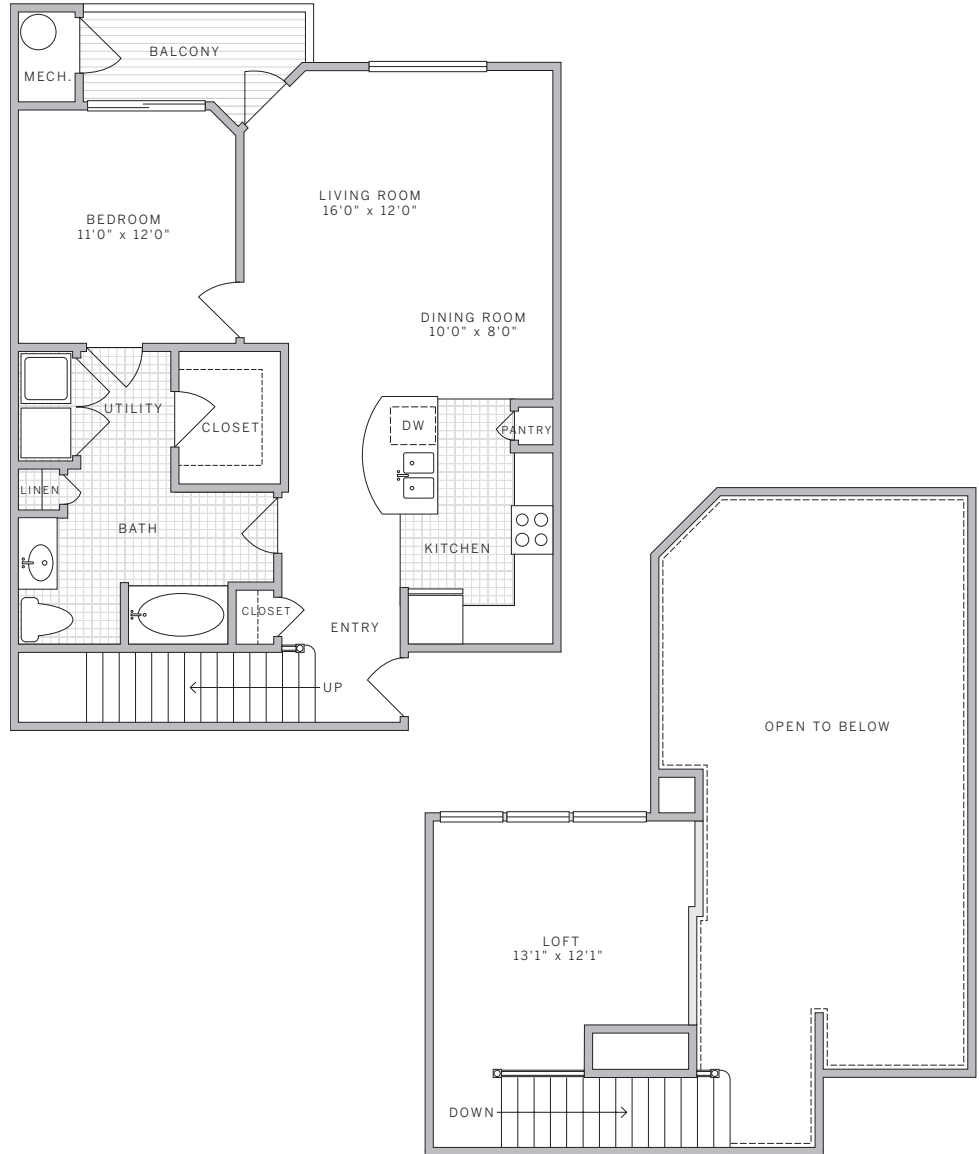

A2 1057 sq ft
1 bedroom 1 bath
with loft

suite: _____

rate: _____

features

- kitchen pantry
- linen closet in bathroom
- garden tub
- spacious bathroom
- extra high ceilings
- loft space with extra closet
- kitchen island
- walk-in closet