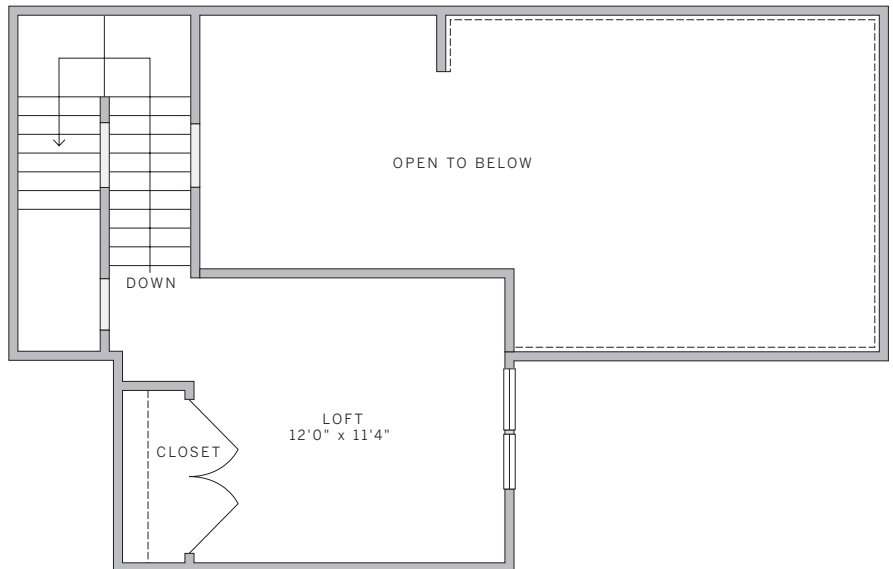

A1 970 sq ft
1 bedroom 1 bath
with loft

suite: _____

rate: _____

features

- kitchen island
- kitchen pantry
- double sink in kitchen
- toiletry closet in bathroom
- extra high ceiling
- loft space with extra closet
- garden tub
- spacious bathroom
- walk-in closet