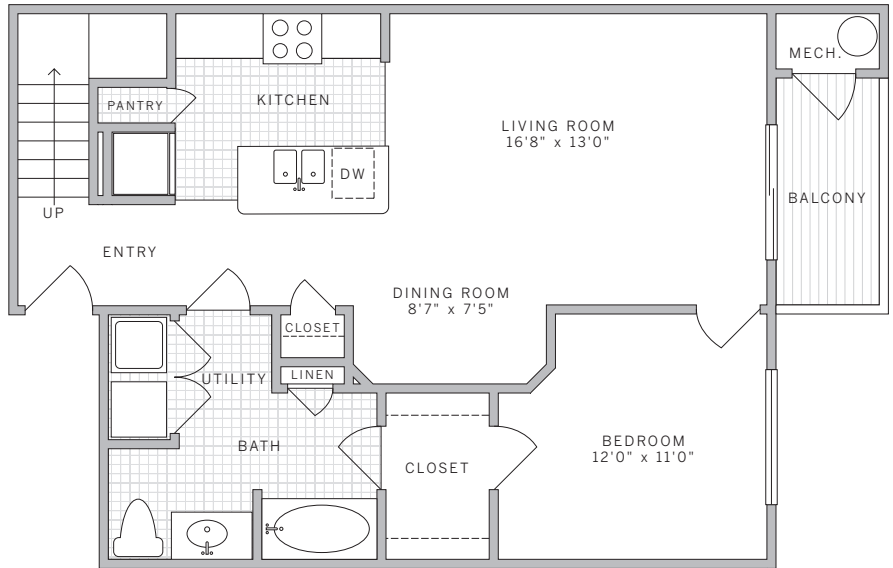

A1 970 sq ft
1 bedroom 1 bath
with loft

suite: _____

rate: _____

features

- kitchen island
- kitchen pantry
- double sink in kitchen
- toiletry closet in bathroom
- extra high ceiling
- loft space with extra closet
- garden tub
- spacious bathroom
- walk-in closet