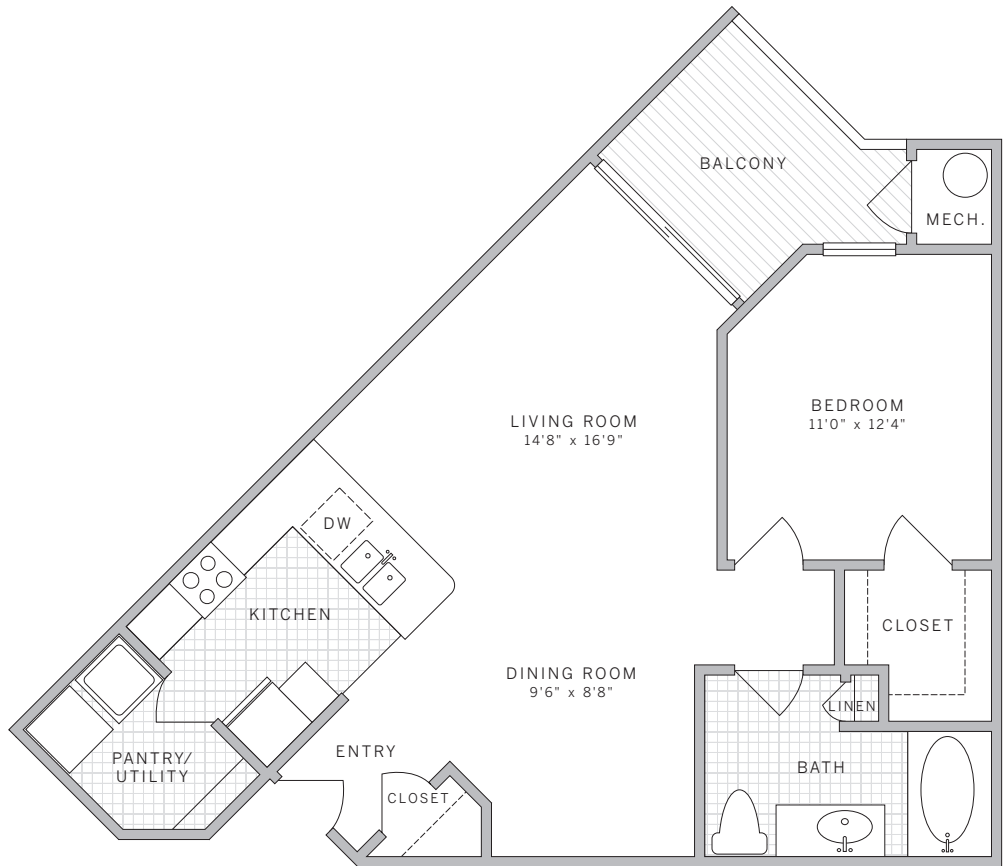

A3 829 sq ft
1 bedroom 1 bath

suite: _____

rate: _____

features

- spacious kitchen w/ breakfast bar
- double sink in kitchen
- walk-in laundry room/pantry
- large dining room
- expanded garden tub
- walk-in closet
- linen closet in bathroom
- interior courtyard views
- oversized balcony