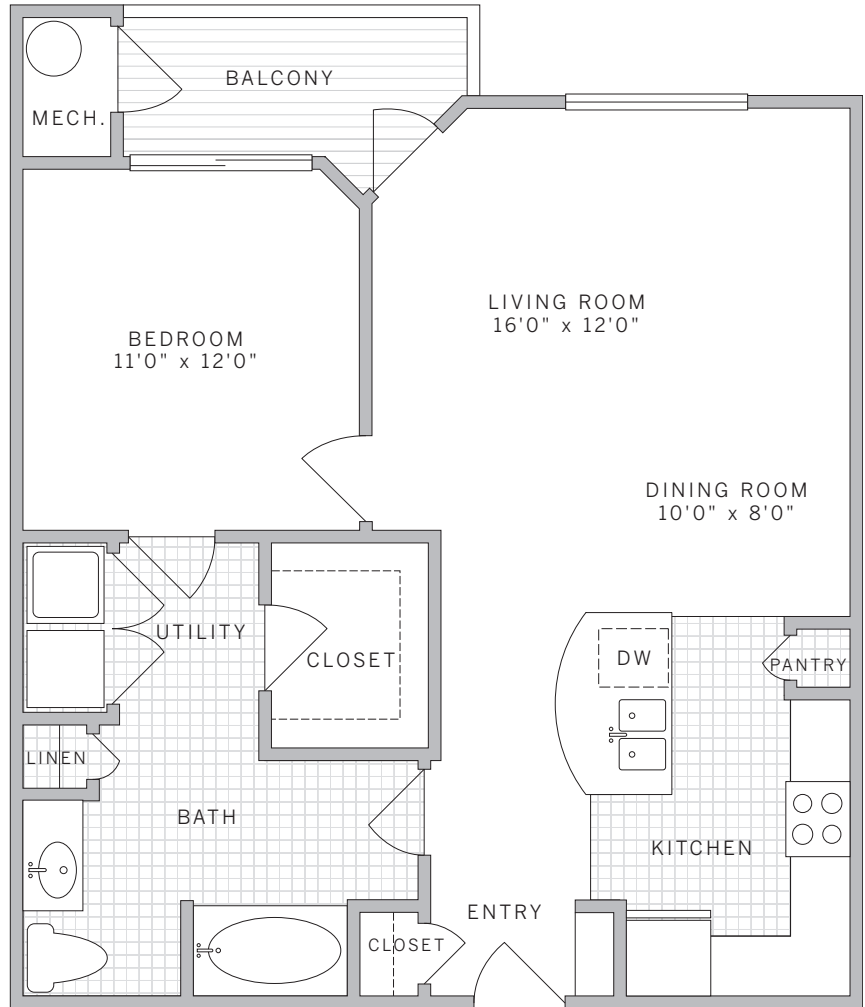

**A2 811 sq ft**  
**1 bedroom 1 bath**

**suite:** \_\_\_\_\_

**rate:** \_\_\_\_\_

**features**

- kitchen island
- kitchen pantry
- spacious bathroom
- garden tub
- walk-in closet
- linen closet in bathroom