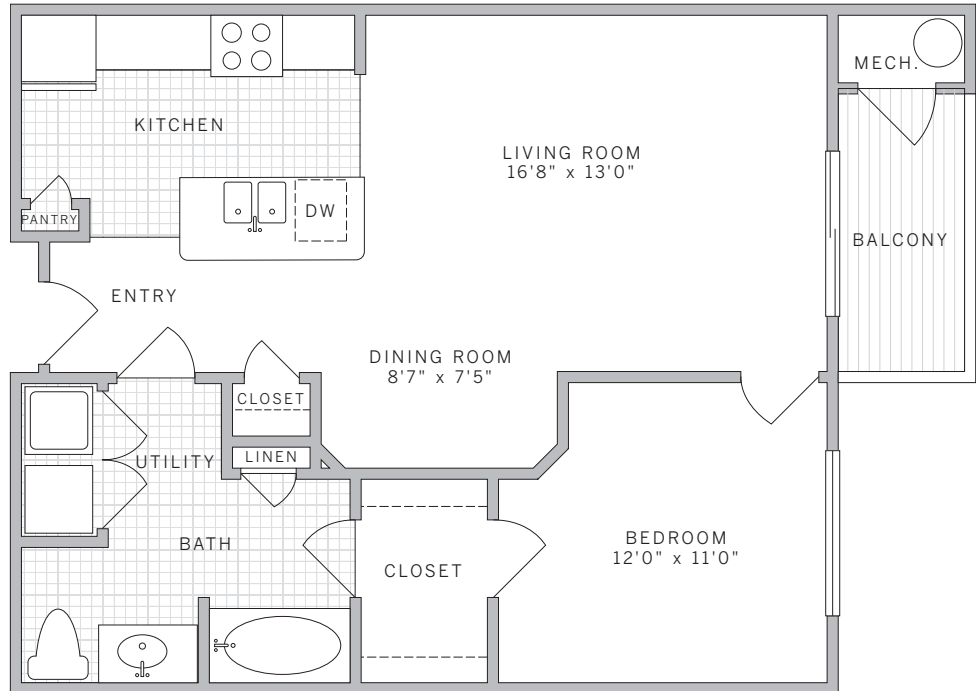

A1 745 sq ft
1 bedroom 1 bath

suite: _____

rate: _____

features

- kitchen island
- kitchen pantry
- spacious bathroom
- toiletry closet in bath
- garden tub
- walk-in closet
- double sink in kitchen

AVE

1070 Morris Avenue
Union, NJ, 07083
877.AVE.0246
aveliving.com