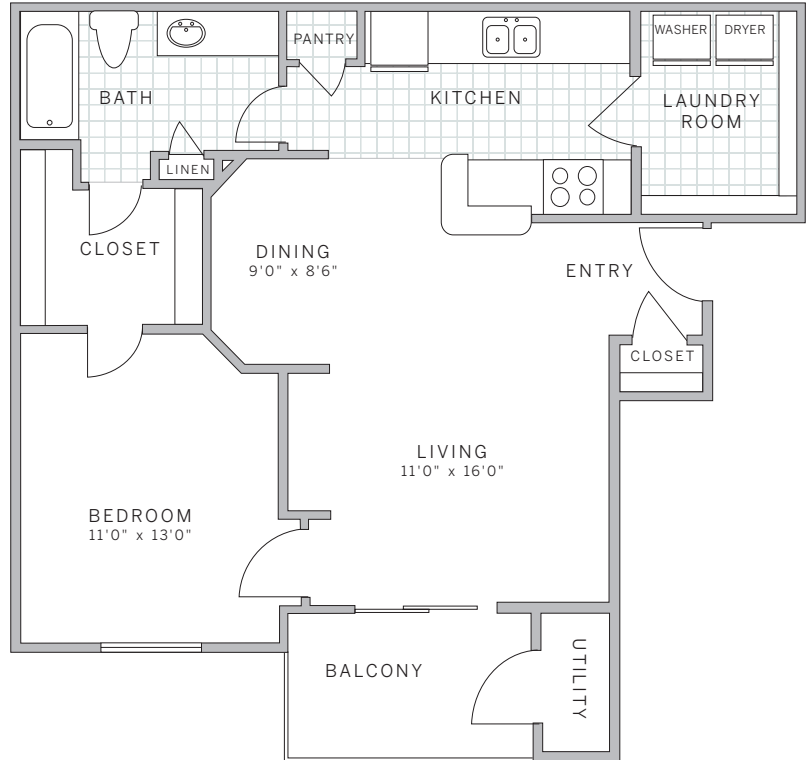

**A1 773 sq ft**  
**1 bedroom 1 bath**

**suite:** \_\_\_\_\_

**rate:** \_\_\_\_\_

**features**

- entry coat closet
- kitchen features breakfast bar and double sink
- kitchen pantry
- dining room
- private patio / balcony off living room
- walk-in closet with bedroom and bathroom access and shelving
- select bathrooms offer linen closets and expanded vanities
- spacious laundry room with full-size washer and dryer and storage space