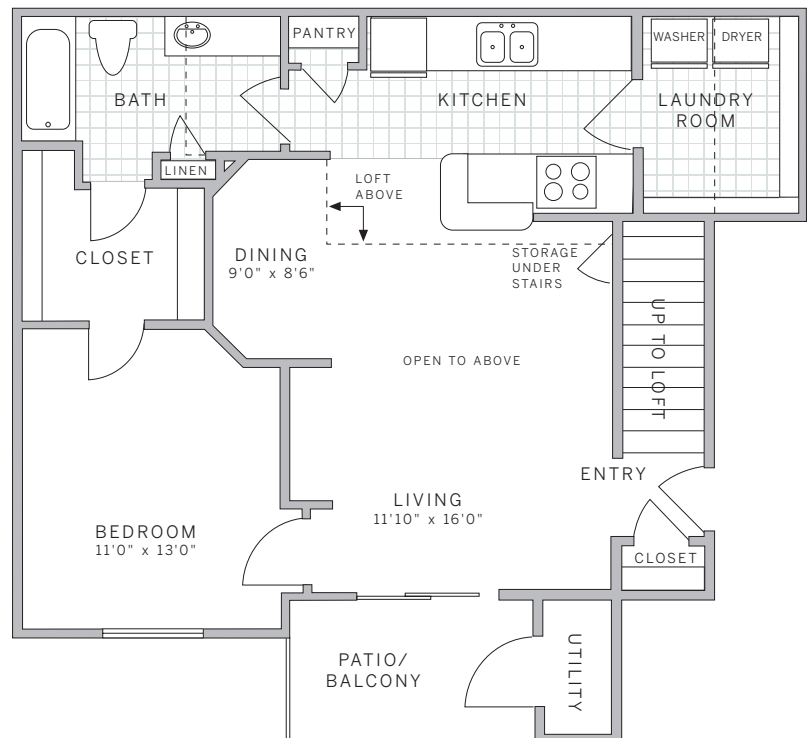

A1 with loft 929 sq ft
1 bedroom 1 bath

suite: _____

rate: _____

features

- entry coat closet
- kitchen features breakfast bar and double sink
- kitchen pantry
- dining room
- bonus storage space in living room
- private balcony off living room
- walk-in closet with bedroom and
- bathroom access and shelving
- bathroom features linen closets and expanded vanity
- loft space ideal for home office or den
- loft features vaulted ceilings and ceiling fan
- walk-in closet in loft
- spacious laundry room with full-size washer and dryer and storage space