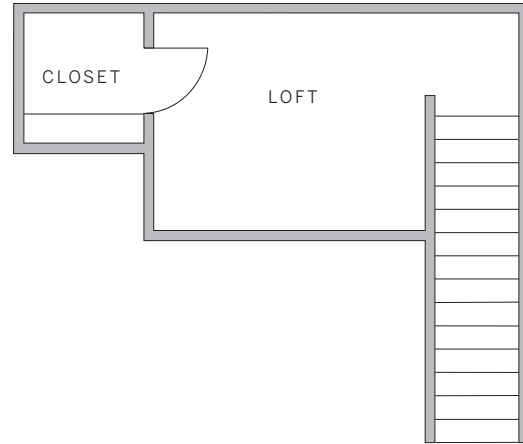

A1 with loft 929 sq ft
1 bedroom 1 bath

suite: _____

rate: _____

features

- entry coat closet
- kitchen features breakfast bar and double sink
- kitchen pantry
- dining room
- bonus storage space in living room
- private balcony off living room
- walk-in closet with bedroom and
- bathroom access and shelving
- bathroom features linen closets and expanded vanity
- loft space ideal for home office or den
- loft features vaulted ceilings and ceiling fan
- walk-in closet in loft
- spacious laundry room with full-size washer and dryer and storage space