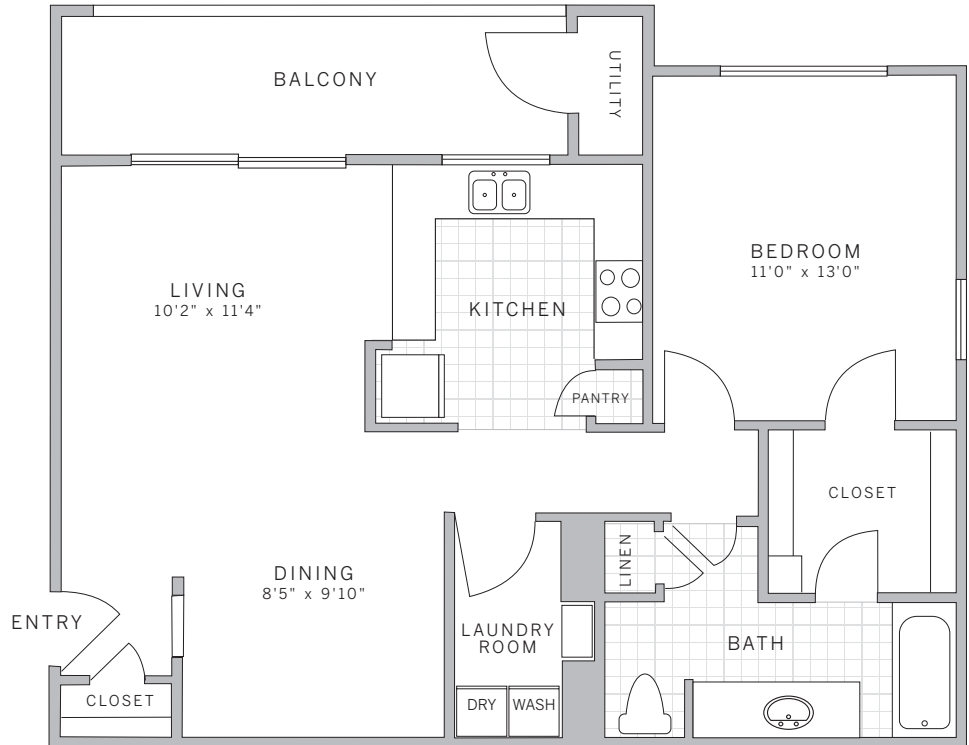

A2 794 sq ft
1 bedroom 1 bath

suite: _____

rate: _____

features

- entry coat closet
- kitchen features breakfast bar and double sink
- kitchen pantry
- dining room
- private patio / balcony off living room
- walk-in closet with bedroom and bathroom access and shelving
- linen closets in bathroom
- spacious laundry room with full-size washer and dryer and storage space