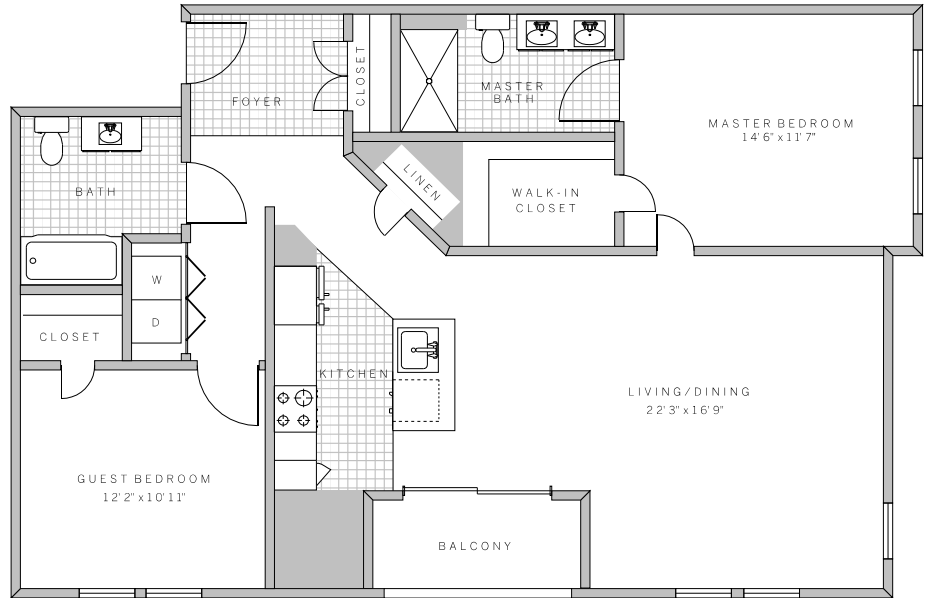

B6

1177 sq ft

suite: _____

rate: _____

features

- 9-foot ceilings & oversized windows
- Large private patio/balcony
- Kitchen features granite countertops & backsplashes, self-closing cabinet drawers
- GE Energy Star® stainless steel appliance package
- Custom-cut porcelain tile flooring in foyer, kitchen, and bathroom
- Walk-in closets
- Bathrooms feature soaker tub & faucets, tub-to-ceiling ceramic tile, Kohler fixtures
- Private Master Suite features oversized walk-in closet & double sink in bath
- Full-size GE Energy Star® washer and gas dryer in residence
- Tilt-in windows & balcony/patio slider doors