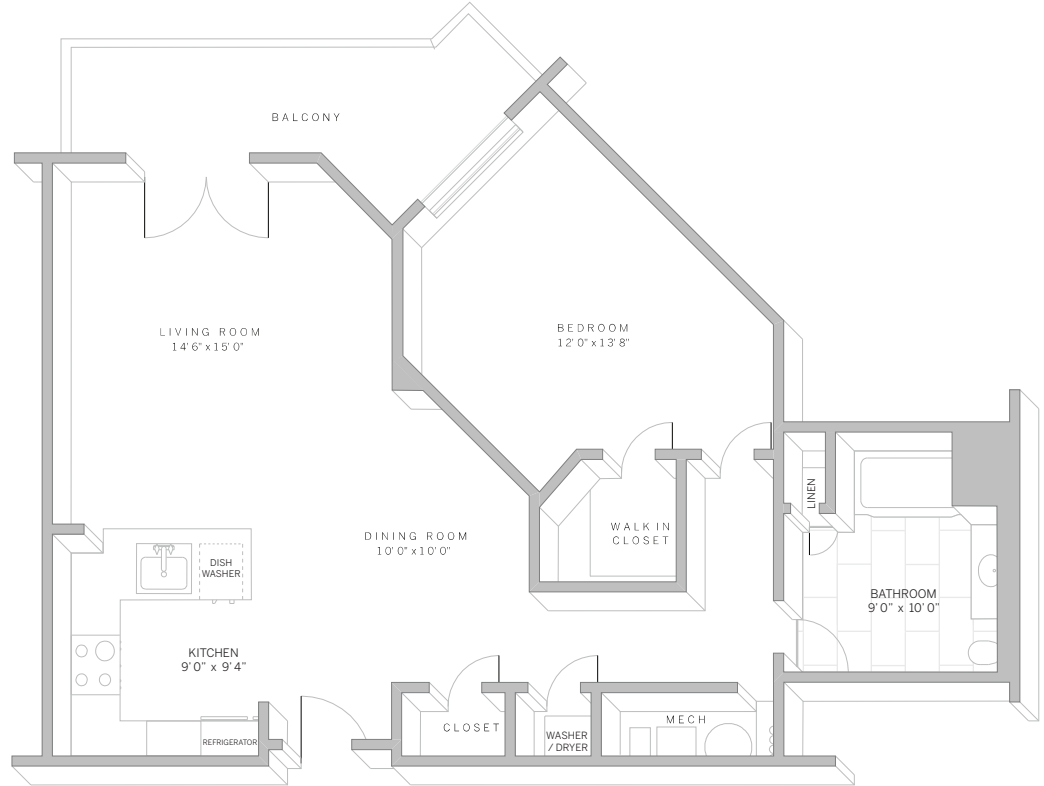

**A9**  
**1 bedroom 1 bath**  
898 sq ft

**suite:** \_\_\_\_\_

**rate:** \_\_\_\_\_

**features**

- spacious 1-bedroom layout
- shaker-style interior doors and 5-inch baseboard moulding
- kitchen features contemporary quartz countertops and glass subway tile backsplash, modern cabinetry with soft-closing drawers, and a large Moen gooseneck faucet with pull-down sprayer
- stainless steel Whirlpool kitchen appliance package
- kitchen island with breakfast bar
- large hallway closet
- full-size front-load Whirlpool washer and dryer
- elegant wood plank flooring in foyer, kitchen, and living areas
- patio/balcony off living room
- wall-to-wall carpeting in bedroom
- bedroom features large walk-in closet
- porcelain tile in bathroom
- linen closet in bathroom