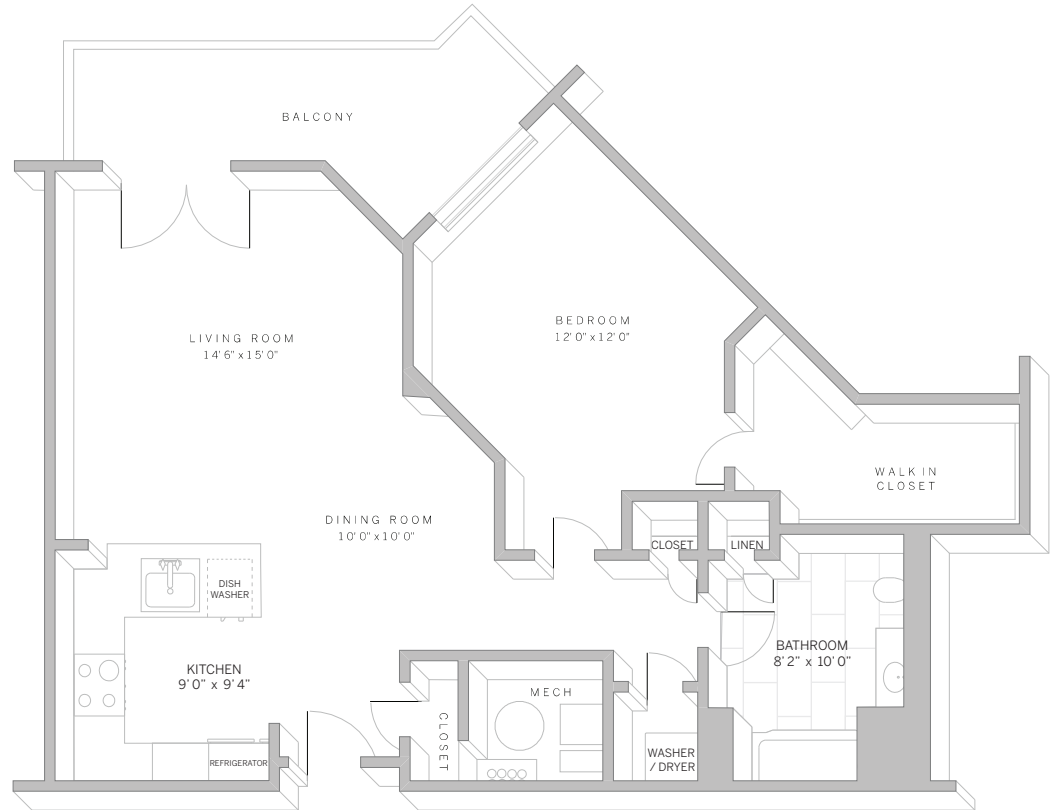

A8
1 bedroom 1 bath
908 sq ft

suite: _____

rate: _____

features

- spacious 1-bedroom layout
- shaker-style interior doors and 5-inch baseboard moulding
- entryway coat closet
- kitchen features contemporary quartz countertops and glass subway tile backsplash, modern cabinetry with soft-closing drawers, and a large Moen gooseneck faucet with pull-down sprayer
- stainless steel Whirlpool kitchen appliance package
- kitchen island with breakfast bar
- bonus closet in hallway
- full-size front-load Whirlpool washer and dryer
- elegant wood plank flooring in foyer, kitchen, and living areas
- patio/balcony off living room
- wall-to-wall carpeting in bedroom
- bedroom features extra-large walk-in closet
- porcelain tile in bathroom
- linen closet in bathroom