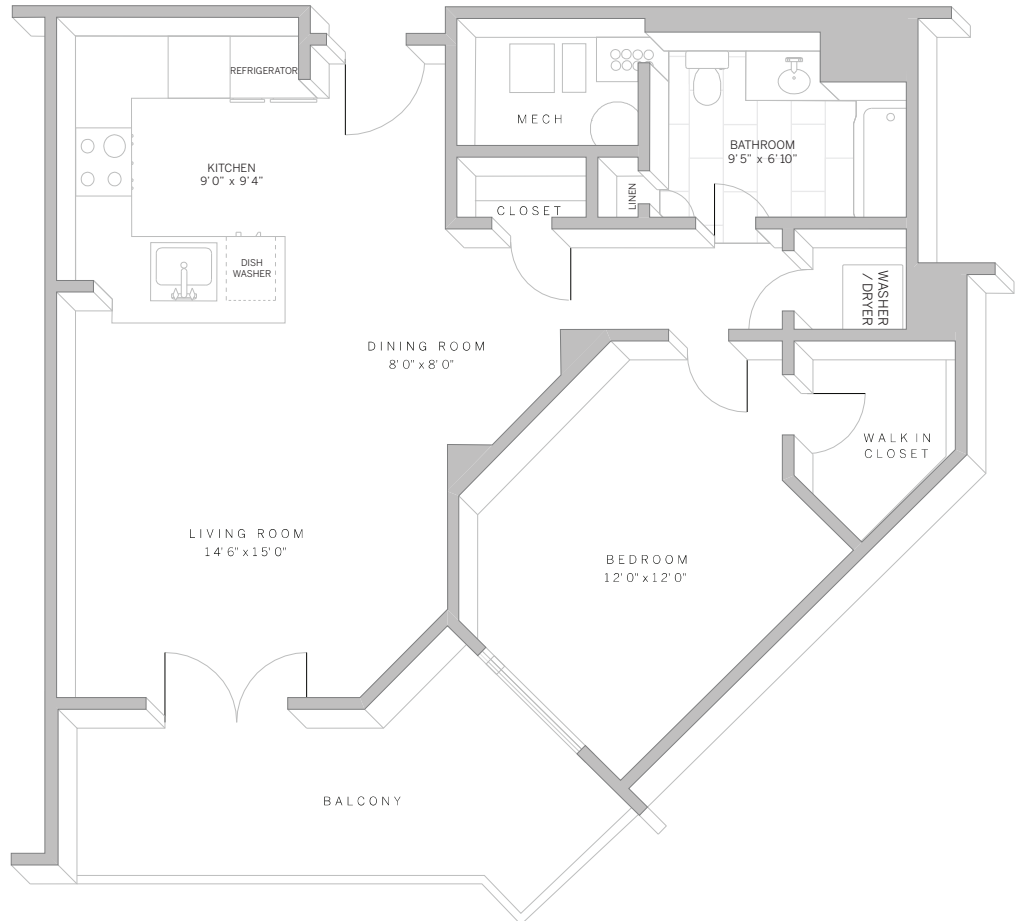

A7

1 bedroom 1 bath

824–841 sq ft

suite: _____

rate: _____

features

- large 1-bedroom layout
- shaker-style interior doors and 5-inch baseboard moulding
- kitchen features contemporary quartz countertops and glass subway tile backsplash, modern cabinetry with soft-closing drawers, and a large Moen gooseneck faucet with pull-down sprayer
- stainless steel Whirlpool kitchen appliance package
- kitchen island with breakfast bar
- hallway closet
- full-size front-load Whirlpool washer and dryer
- elegant wood plank flooring in foyer, kitchen, and living areas
- large patio/balcony off living room
- wall-to-wall carpeting in bedroom
- bedroom features large walk-in closet
- porcelain tile in bathroom
- linen closet in bathroom