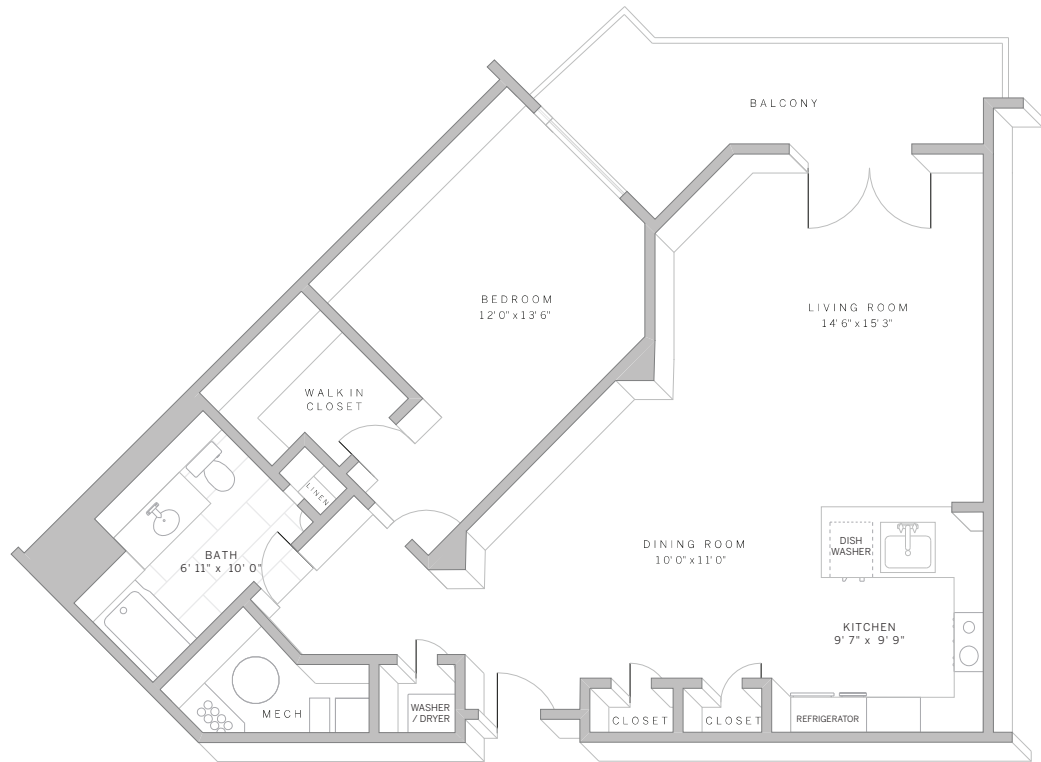

A3

1 bedroom 1 bath

914 sq ft

suite: _____

rate: _____

features

- spacious 1-bedroom layout
- shaker-style interior doors and 5-inch baseboard moulding
- double closets off dining room
- kitchen features contemporary quartz countertops and glass subway tile backsplash, modern cabinetry with soft-closing drawers, and a large Moen gooseneck faucet with pull-down sprayer
- stainless steel Whirlpool kitchen appliance package
- kitchen island with breakfast bar
- full-size front-load Whirlpool washer and dryer
- elegant wood plank flooring in foyer, kitchen, and living areas
- patio/balcony off living room
- wall-to-wall carpeting in bedroom
- bedroom features large walk-in closet
- porcelain tile in bathroom
- linen closet in bathroom