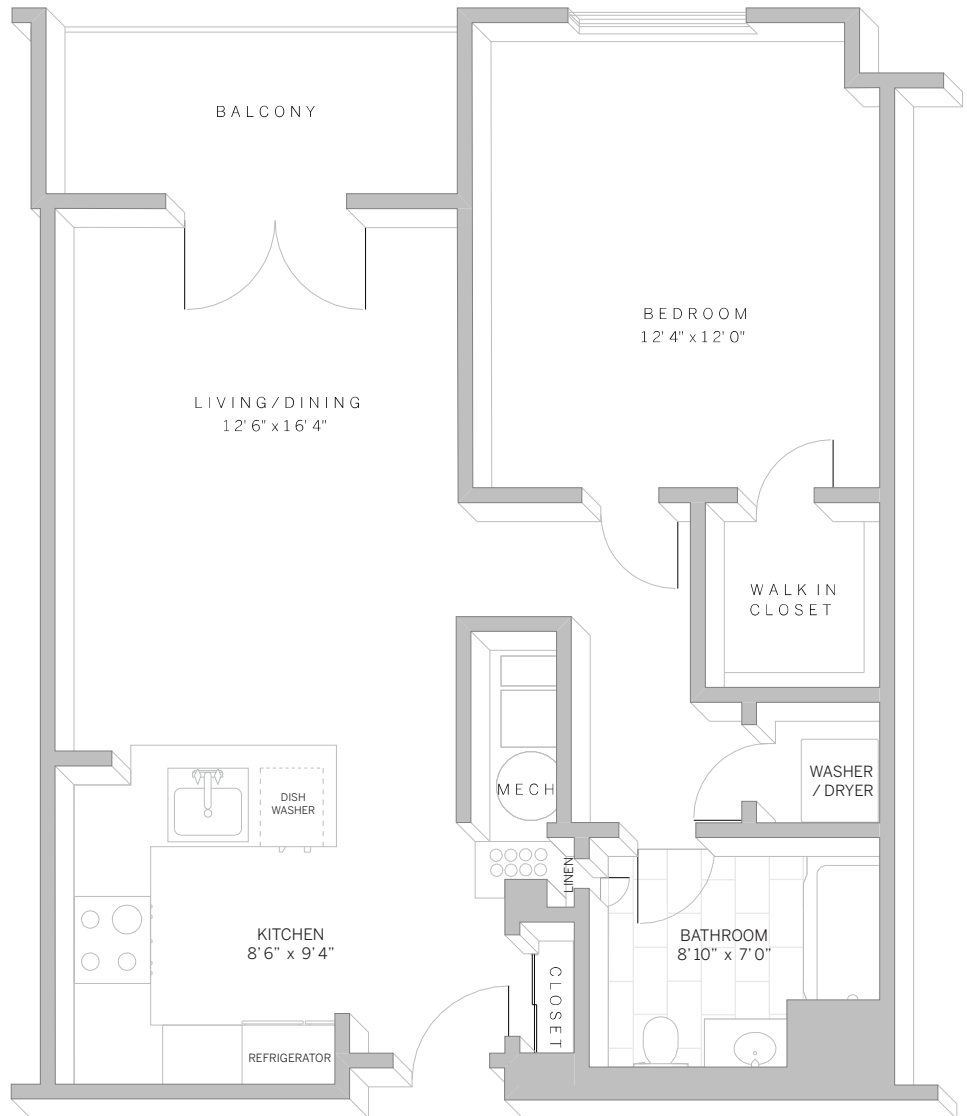

A2
1 bedroom 1 bath
763-849 sq ft

suite: _____

rate: _____

features

- large 1-bedroom layout
- shaker-style interior doors and 5-inch baseboard moulding
- entryway coat closet
- kitchen features contemporary quartz countertops and glass subway tile backsplash, modern cabinetry with soft-closing drawers, and a large Moen gooseneck faucet with pull-down sprayer
- stainless steel Whirlpool kitchen appliance package
- kitchen island with breakfast bar
- patio/balcony off living room
- full-size front-load Whirlpool washer and dryer
- elegant wood plank flooring in foyer, kitchen, and living areas
- wall-to-wall carpeting in bedroom
- bedroom features large walk-in closet
- porcelain tile in bathroom
- linen closet in bathroom