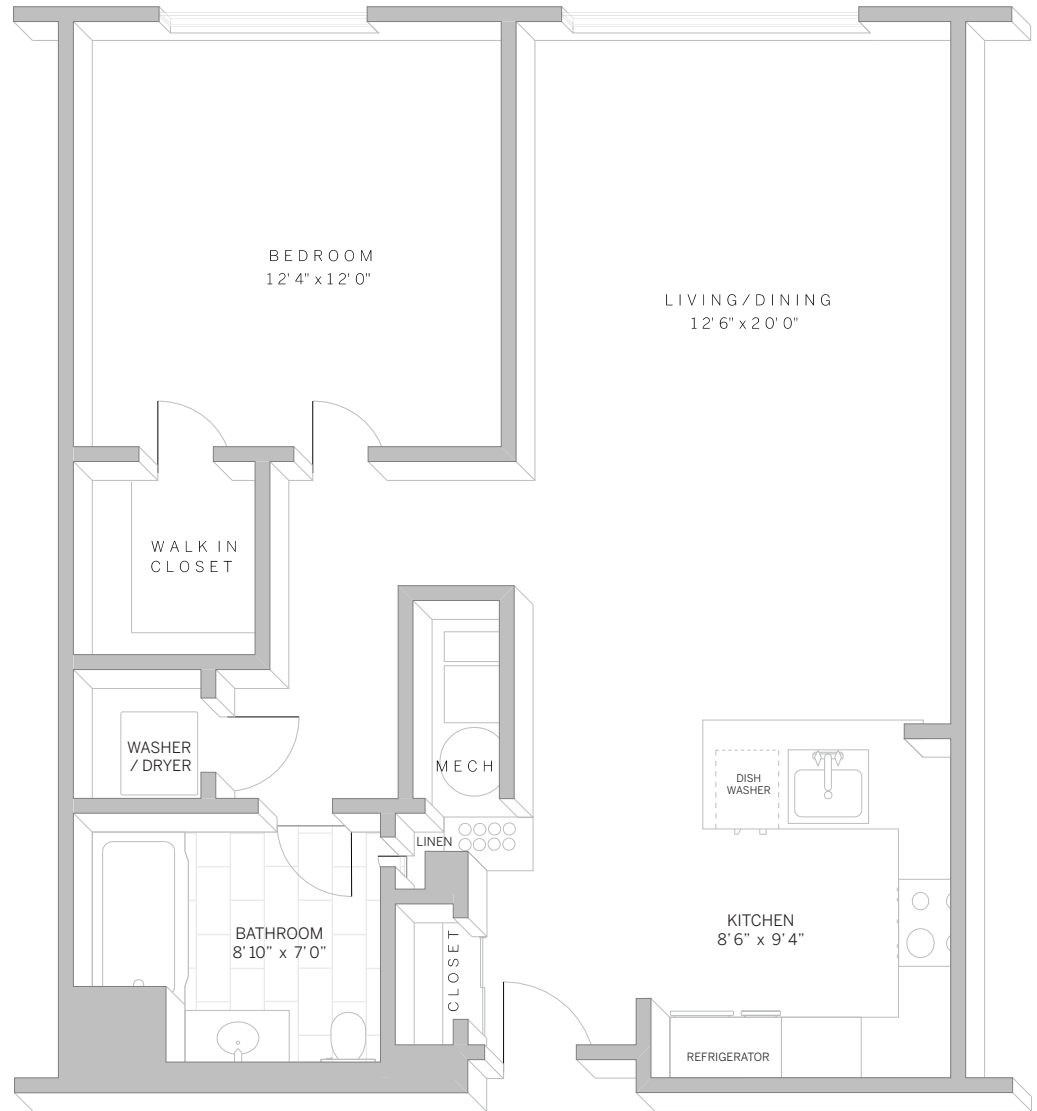

**A1**  
**1 bedroom 1 bath**  
818 sq ft

**suite:** \_\_\_\_\_

**rate:** \_\_\_\_\_

**features**

- large 1-bedroom layout
- shaker-style interior doors and 5-inch baseboard moulding
- entryway coat closet
- kitchen features contemporary quartz countertops and glass subway tile backsplash, modern cabinetry with soft-closing drawers, and a large Moen gooseneck faucet with pull-down sprayer
- stainless steel Whirlpool kitchen appliance package
- kitchen island with breakfast bar
- full-size front-load Whirlpool washer and dryer
- elegant wood plank flooring in foyer, kitchen, and living areas
- wall-to-wall carpeting in bedroom
- bedroom features large walk-in closet
- porcelain tile in bathroom
- linen closet in bathroom