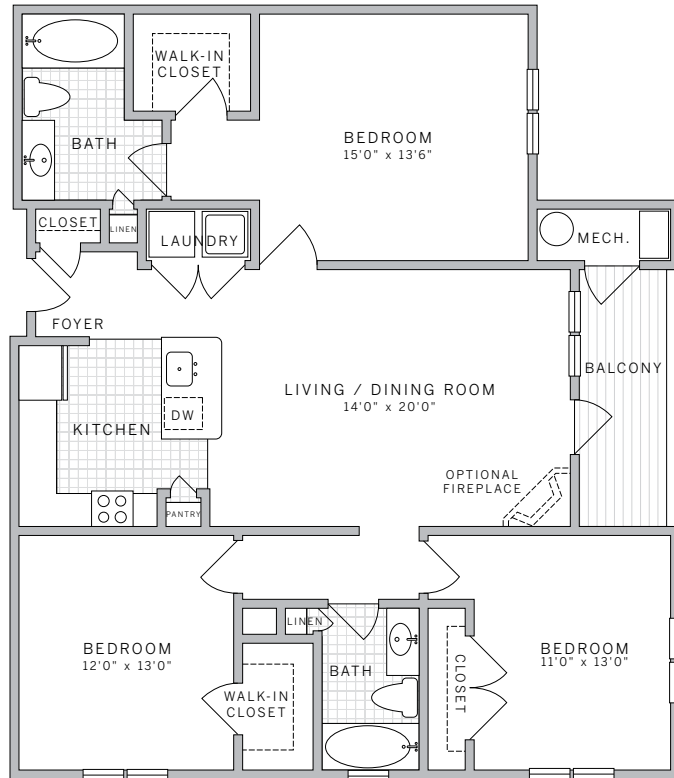

3BD/2BA

1340 sq ft

suite: _____

rate: _____

features

- entry coat closet
- kitchen island
- kitchen pantry
- electric fireplace in living room
- private patio or balcony
- off living room
- walk-in closet off Master bedroom
- linen closet in both bathrooms
- 2nd bedroom has walk-in closet
- 3rd bedroom has large double-door closet
- full-size washer and dryer in residence