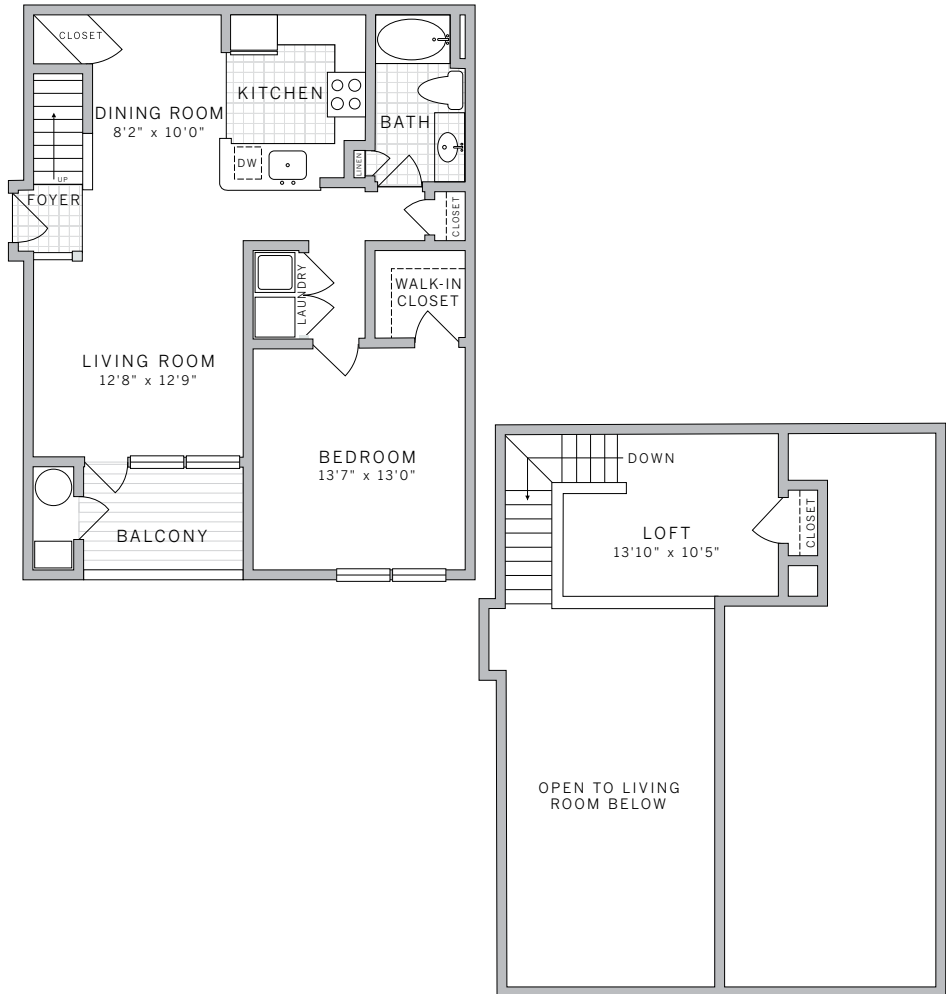

1BD/1BA with Loft
999 sq ft

suite: _____

rate: _____

features

- bonus storage space underneath staircase
- dining room
- private balcony off living room
- coat closet in hallway
- walk-in closet off bedroom
- linen closet and garden-soaking tub in bathroom
- loft space ideal for home office
- additional closet on loft level
- full-size washer and dryer in residence