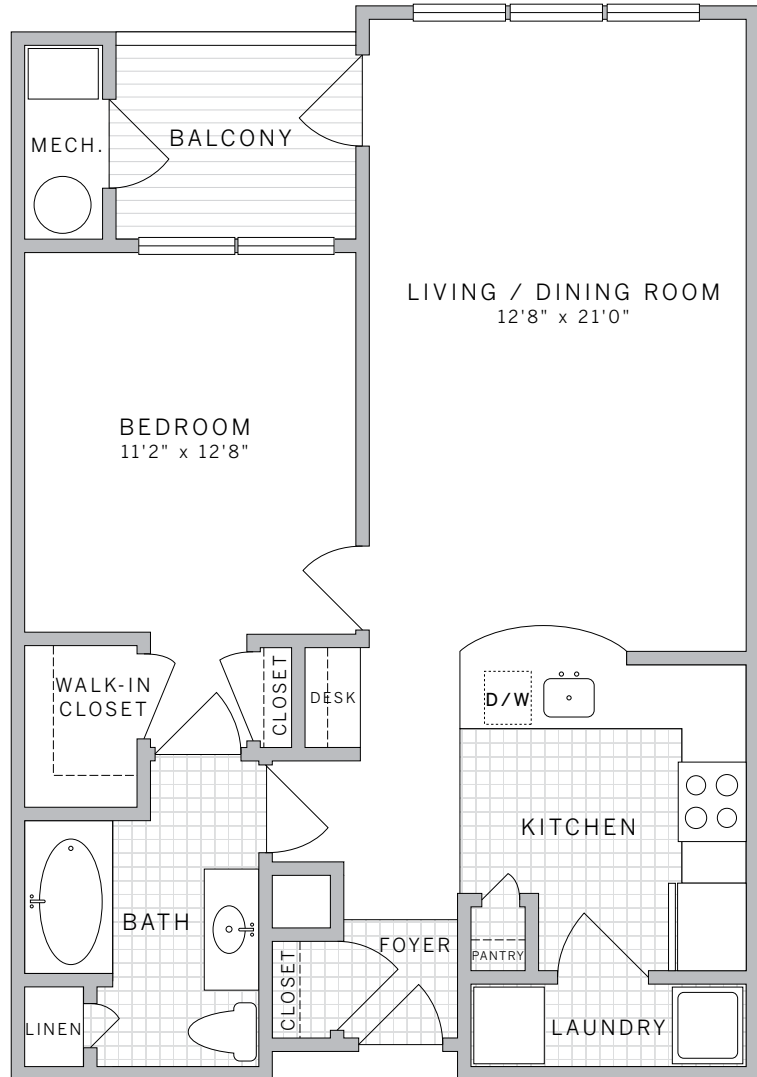

1BD/1BA

779 sq ft

suite: _____

rate: _____

features

- entry coat closet
- kitchen pantry
- private patio or balcony off living room
- walk-in closet off bedroom
- bonus closet in bedroom
- linen closet in bathroom
- washer and dryer in residence