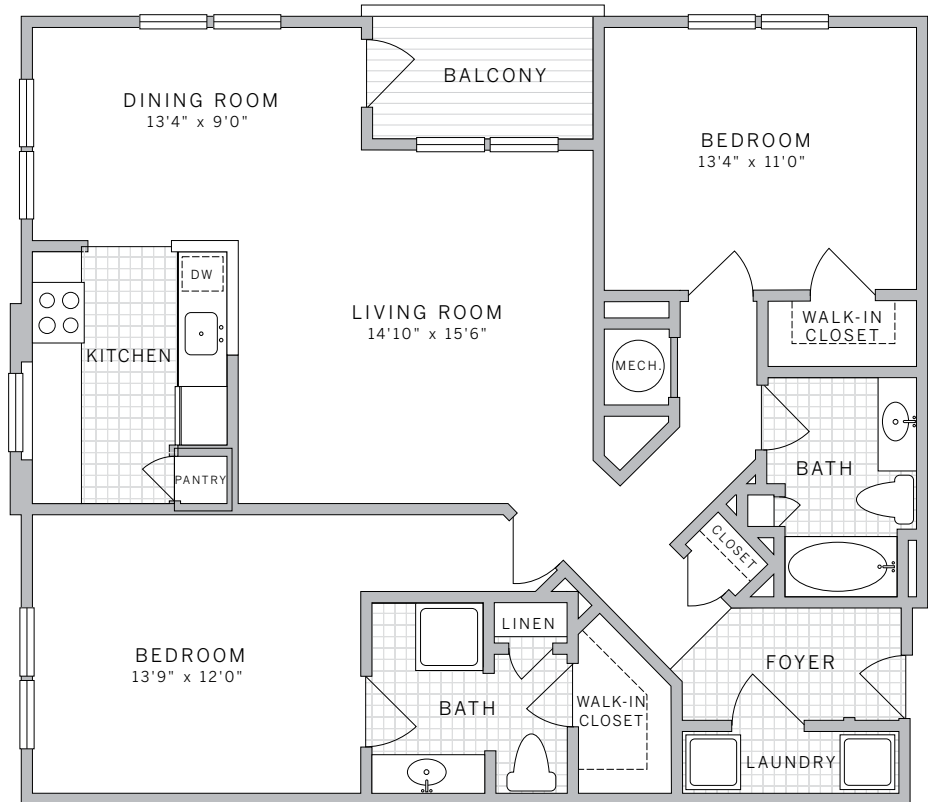

2BD/2BA

1199 sq ft

suite: _____

rate: _____

features

- entry coat closet
- kitchen pantry
- dining room
- private balcony or patio off dining room
- Master suite has walk-in closet off bathroom
- linen closet in both bathrooms
- 2nd bedroom has a walk-in closet
- washer and dryer in residence