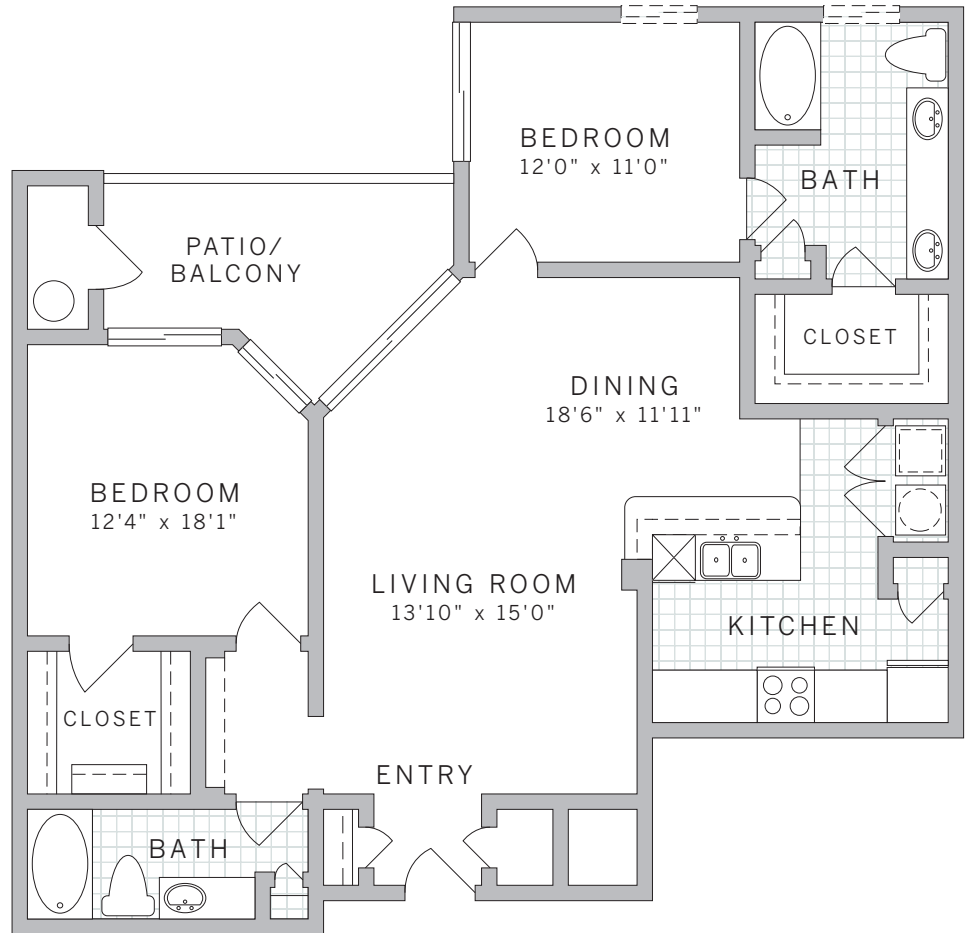

**B3** 1232 sq ft  
**2 bedroom 2 bath**

**suite:** \_\_\_\_\_

**rate:** \_\_\_\_\_

**features**

- kitchen w/ breakfast bar
- kitchen pantry
- double sink in kitchen
- storage closets at entry
- linen closet in bathrooms
- double sink and expanded vanity in master bath
- garden tub