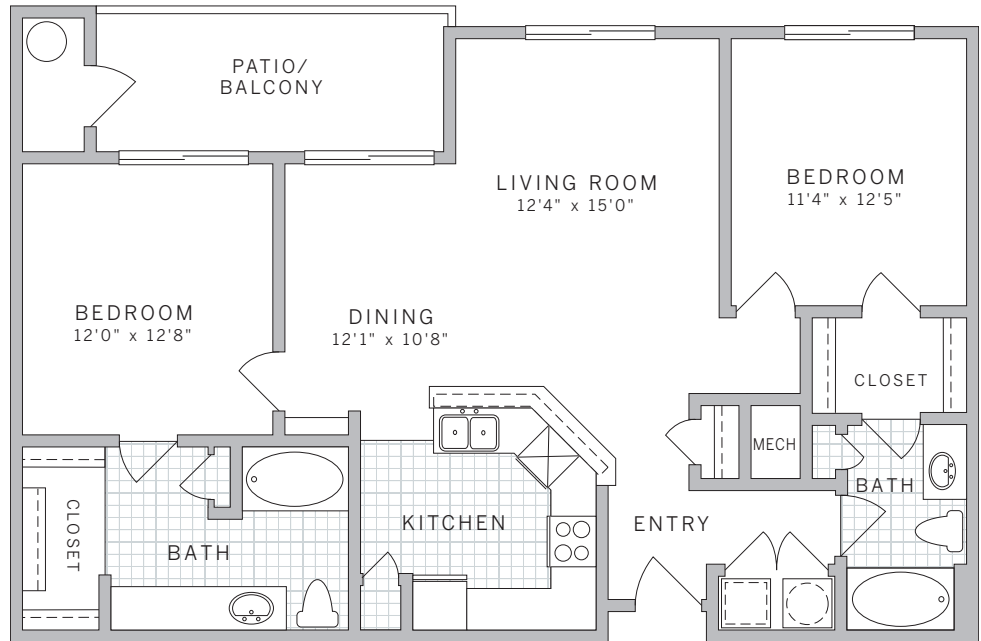

**B2** 1138 sq ft  
**2 bedroom 2 bath**

**suite:** \_\_\_\_\_

**rate:** \_\_\_\_\_

**features**

- kitchen w/ breakfast bar
- kitchen pantry
- double sink in kitchen
- linen closet in bathrooms
- expanded bathroom vanity in master bath