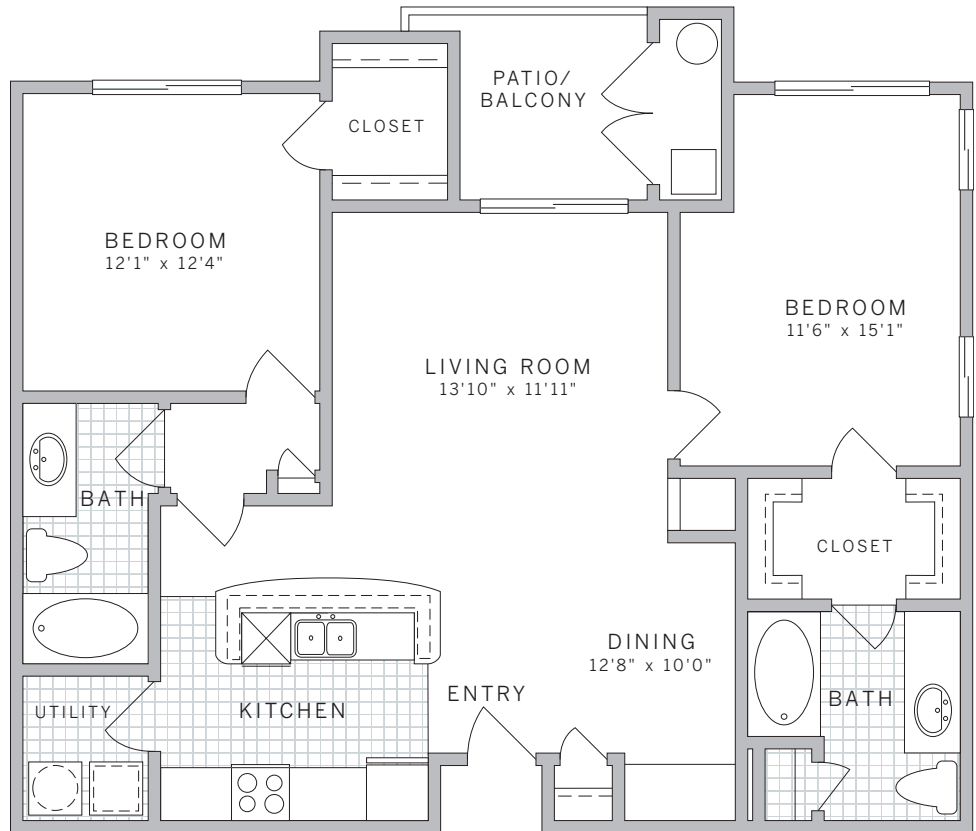

**B1** 1119 sq ft  
**2 bedroom 2 bath**

**suite:** \_\_\_\_\_

**rate:** \_\_\_\_\_

**features**

- kitchen island
- walk-in laundry room/pantry
- hallway toiletry closet
- privacy door to 2nd bedroom
- linen closet in master bath
- garden tub
- select B1's nyc skyline views (3rd & 4th floors)