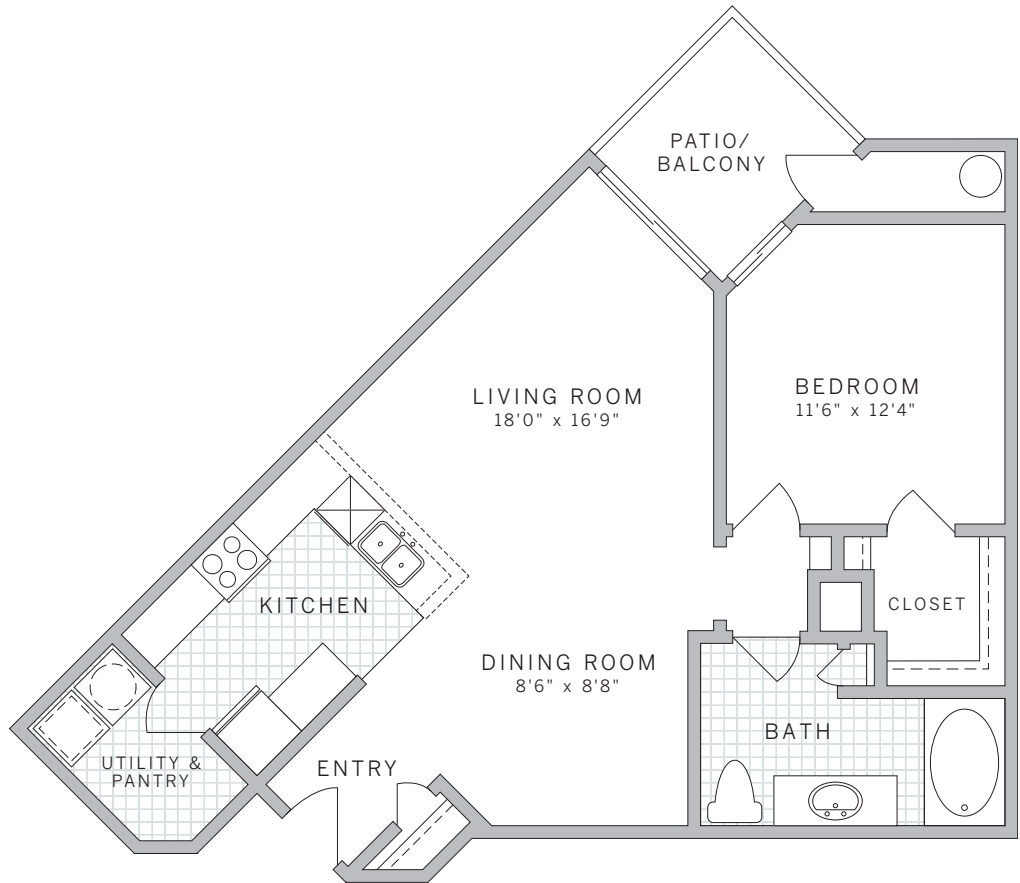

A5 814 sq ft
1 bedroom 1 bath

suite: _____

rate: _____

features

- spacious kitchen w/ breakfast bar
- double sink in kitchen
- walk-in laundry room/pantry
- expanded garden tub
- extra storage in bathroom vanity
- toiletry closet in bath
- walk-in closet