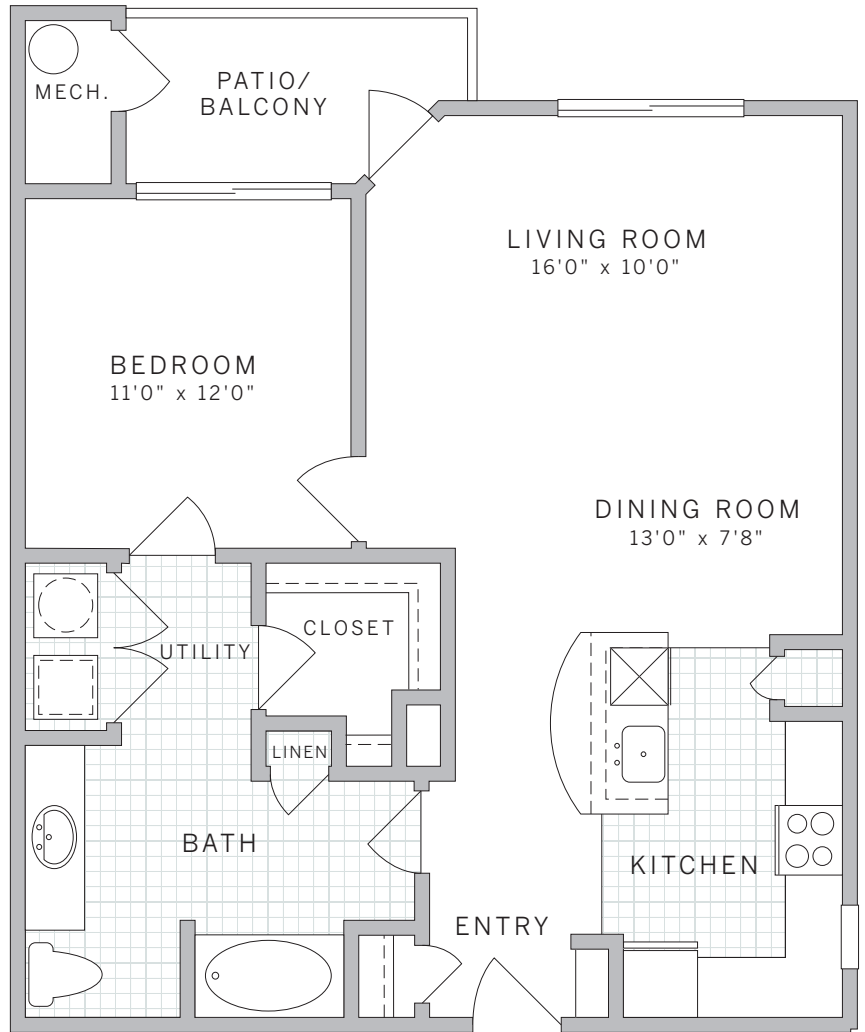

**A2 827 sq ft**  
**1 bedroom 1 bath**  
**with balcony**

**suite:** \_\_\_\_\_

**rate:** \_\_\_\_\_

**features**

- kitchen island
- kitchen pantry
- bookshelves at entry
- french door to balcony
- spacious bathroom
- expanded bathroom vanity
- garden tub
- walk-in closet