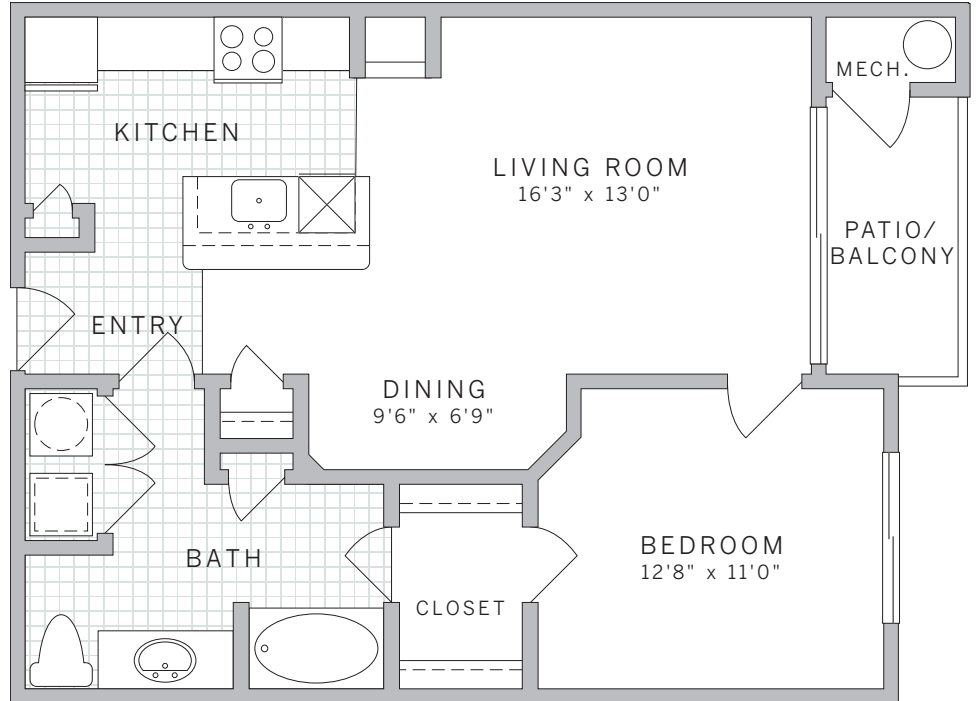

A1 767 sq ft
1 bedroom 1 bath
with balcony

suite: _____

rate: _____

features

- kitchen island
- kitchen pantry
- spacious bathroom
- toiletry closet in bath
- garden tub
- walk-in closet

AVE

743 Passaic Avenue
Clifton, NJ 07012
877.AVE.0245
aveliving.com