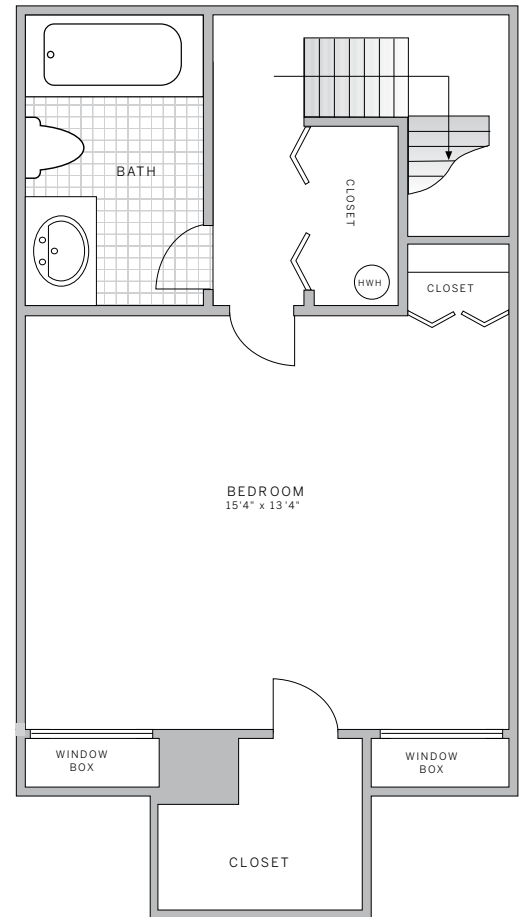

## 1 bedroom 1 bath

707 sq ft

suite: \_\_\_\_\_

rate: \_\_\_\_\_

### features

- spacious, two-level, one-bedroom layout
- wood-burning fireplace in living room
- coat closet off dining room
- storage space off kitchen
- washer and dryer in upstairs hallway closet
- bedroom boasts charming window boxes, large walk-in closet, and bonus 2nd closet
- large secure storage unit

first floor

second floor