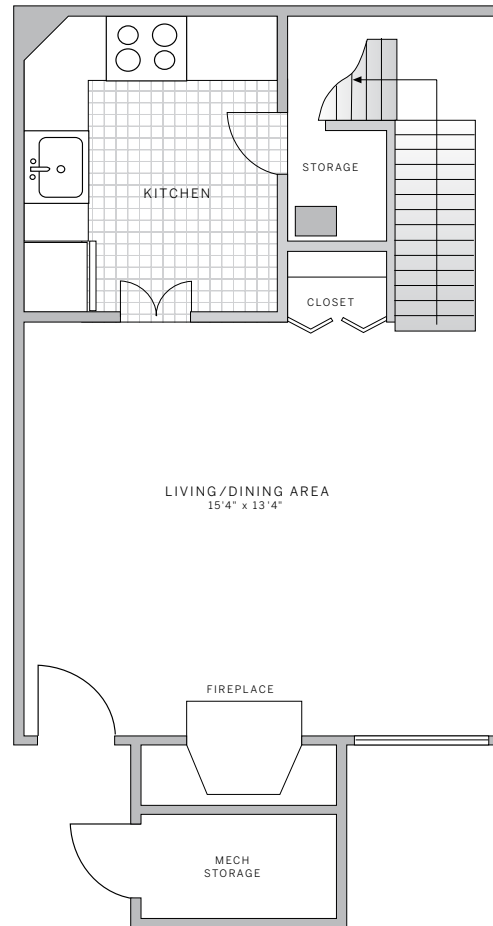

## 1 bedroom 1 bath

707 sq ft

suite: \_\_\_\_\_

rate: \_\_\_\_\_

### features

- spacious, two-level, one-bedroom layout
- wood-burning fireplace in living room
- coat closet off dining room
- storage space off kitchen
- washer and dryer in upstairs hallway closet
- bedroom boasts charming window boxes, large walk-in closet, and bonus 2nd closet
- large secure storage unit

first floor

second floor