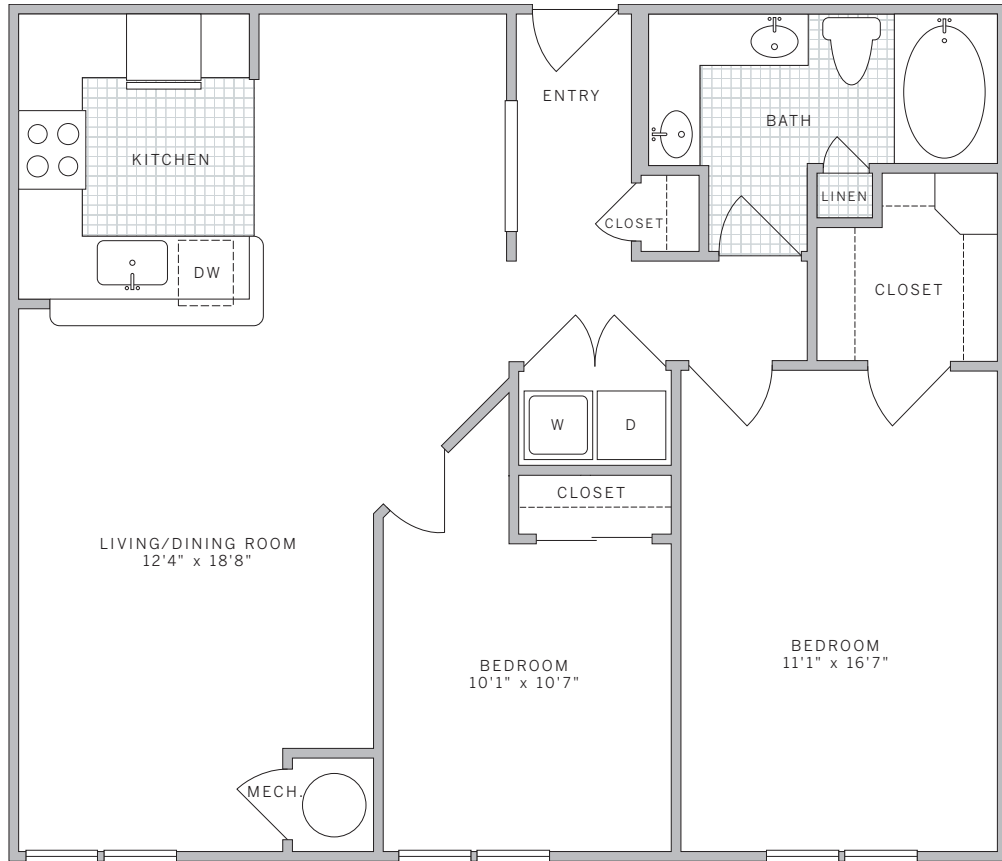

two bedroom | one bath **suite:**
1029 square feet **rate:**

877.AVE.0242
AVELIVING.COM

2323 Dulles Station Boulevard
Herndon, VA 20171

three bedroom | two bath suite:
1556 square feet **rate:**

877.AVE.0242
AVELIVING.COM