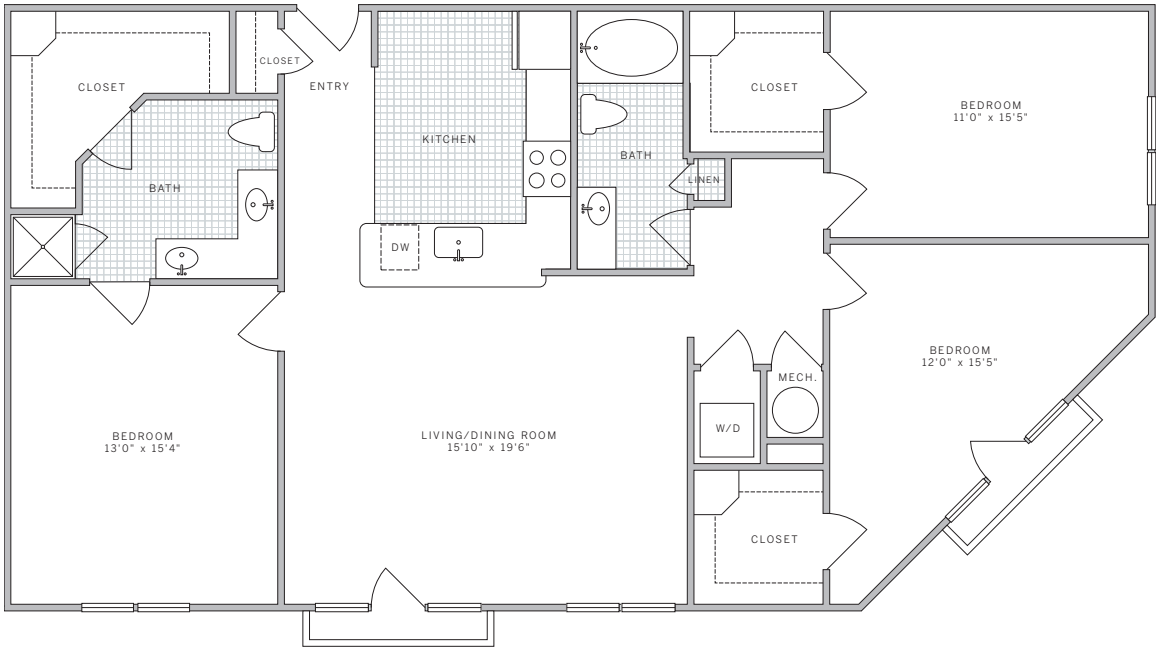

two bedroom | one bath **suite:**
1029 square feet **rate:**

877.AVE.0242
AVELIVING.COM

2323 Dulles Station Boulevard
Herndon, VA 20171

three bedroom | two bath suite:
1556 square feet **rate:**

877.AVE.0242
AVELIVING.COM