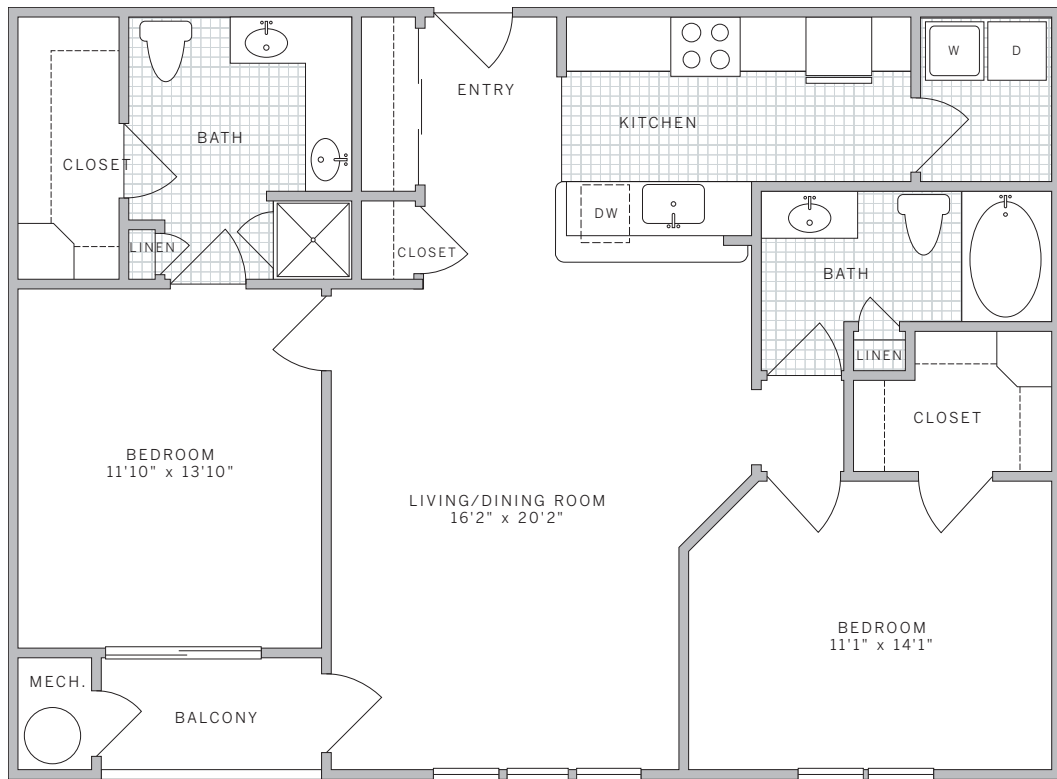

one bedroom | one bath **suite:**
668 square feet **rate:**

877.AVE.0242
AVELIVING.COM

2323 Dulles Station Boulevard
Herndon, VA 20171

one bedroom | one bath **suite:**
838 square feet **rate:**

877.AVE.0242
AVELIVING.COM

2323 Dulles Station Boulevard
Herndon, VA 20171

two bedroom | two bath **suite:**
1162 square feet **rate:**

877.AVE.0242
AVELIVING.COM

2323 Dulles Station Boulevard
Herndon, VA 20171

two bedroom | two bath **suite:**
1230 square feet **rate:**

877.AVE.0242
AVELIVING.COM

2323 Dulles Station Boulevard
Herndon, VA 20171

one bedroom | one bath with den **suite:**
950 square feet **rate:**

877.AVE.0242
AVELIVING.COM

2323 Dulles Station Boulevard
Herndon, VA 20171

two bedroom | one bath **suite:**
1029 square feet **rate:**

877.AVE.0242
AVELIVING.COM

2323 Dulles Station Boulevard
Herndon, VA 20171

three bedroom | two bath suite:
1556 square feet **rate:**

877.AVE.0242
AVELIVING.COM