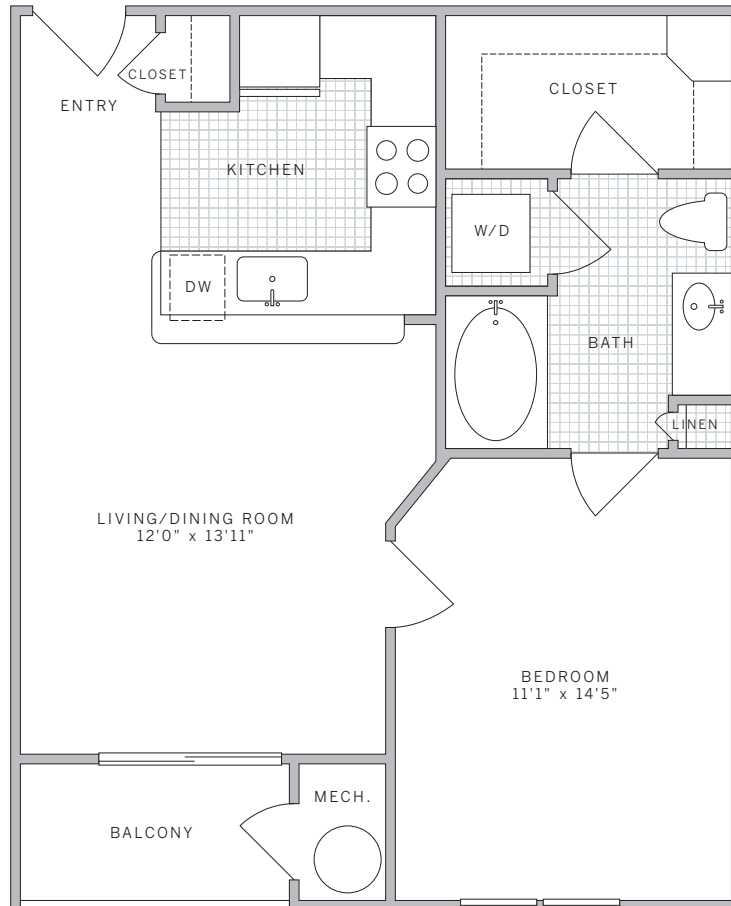

one bedroom | one bath **suite:**
668 square feet **rate:**

877.AVE.0242
AVELIVING.COM

2323 Dulles Station Boulevard
Herndon, VA 20171

one bedroom | one bath **suite:**
838 square feet **rate:**

877.AVE.0242
AVELIVING.COM

2323 Dulles Station Boulevard
Herndon, VA 20171

two bedroom | two bath **suite:**
1162 square feet **rate:**

877.AVE.0242
AVELIVING.COM

2323 Dulles Station Boulevard
Herndon, VA 20171

two bedroom | two bath **suite:**
1230 square feet **rate:**

877.AVE.0242
AVELIVING.COM

2323 Dulles Station Boulevard
Herndon, VA 20171

one bedroom | one bath with den **suite:**
950 square feet **rate:**

877.AVE.0242
AVELIVING.COM

2323 Dulles Station Boulevard
Herndon, VA 20171

two bedroom | one bath **suite:**
1029 square feet **rate:**

877.AVE.0242
AVELIVING.COM

2323 Dulles Station Boulevard
Herndon, VA 20171

three bedroom | two bath suite:
1556 square feet **rate:**

877.AVE.0242
AVELIVING.COM