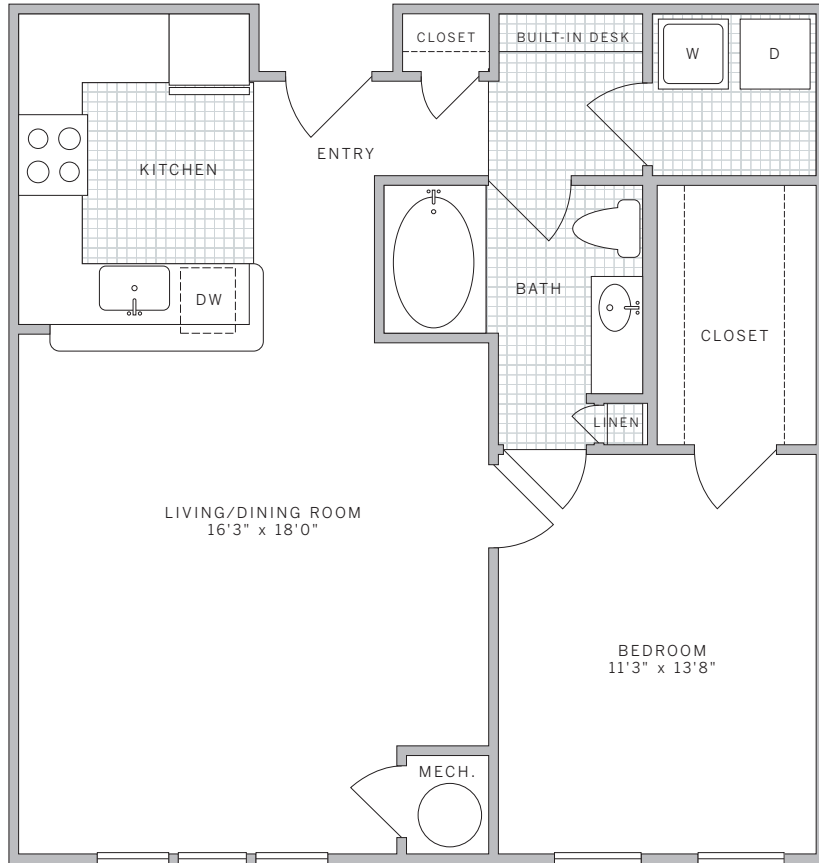

one bedroom | one bath **suite:**
668 square feet **rate:**

877.AVE.0242
AVELIVING.COM

2323 Dulles Station Boulevard
Herndon, VA 20171

one bedroom | one bath **suite:**
838 square feet **rate:**

877.AVE.0242
AVELIVING.COM

2323 Dulles Station Boulevard
Herndon, VA 20171

two bedroom | two bath **suite:**
1162 square feet **rate:**

877.AVE.0242
AVELIVING.COM

2323 Dulles Station Boulevard
Herndon, VA 20171

two bedroom | two bath **suite:**
1230 square feet **rate:**

877.AVE.0242
AVELIVING.COM

2323 Dulles Station Boulevard
Herndon, VA 20171

one bedroom | one bath with den **suite:**
950 square feet **rate:**

877.AVE.0242
AVELIVING.COM

2323 Dulles Station Boulevard
Herndon, VA 20171

two bedroom | one bath **suite:**
1029 square feet **rate:**

877.AVE.0242
AVELIVING.COM

2323 Dulles Station Boulevard
Herndon, VA 20171

three bedroom | two bath suite:
1556 square feet **rate:**

877.AVE.0242
AVELIVING.COM