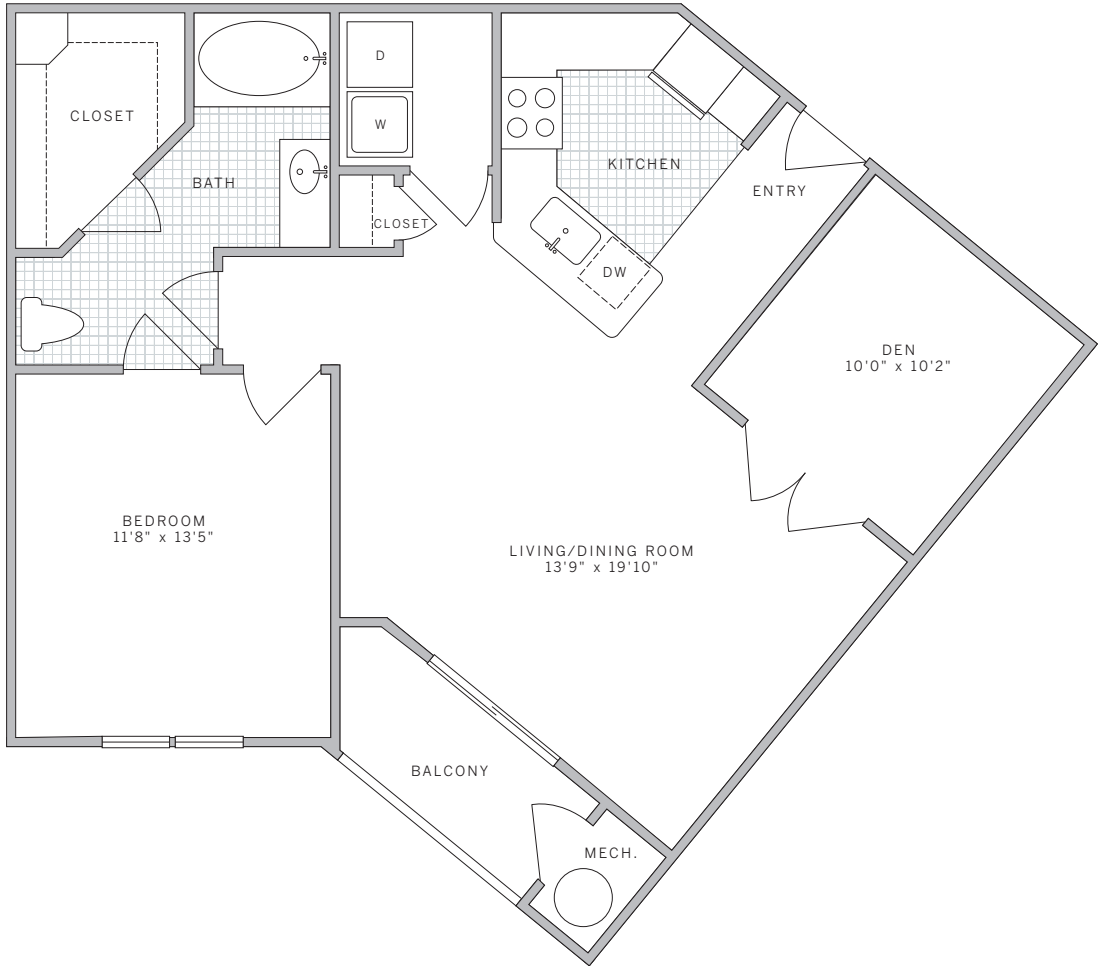

one bedroom | one bath **suite:**
668 square feet **rate:**

877.AVE.0242
AVELIVING.COM

2323 Dulles Station Boulevard
Herndon, VA 20171

one bedroom | one bath **suite:**
838 square feet **rate:**

877.AVE.0242
AVELIVING.COM

2323 Dulles Station Boulevard
Herndon, VA 20171

two bedroom | two bath **suite:**
1162 square feet **rate:**

877.AVE.0242
AVELIVING.COM

2323 Dulles Station Boulevard
Herndon, VA 20171

two bedroom | two bath **suite:**
1230 square feet **rate:**

877.AVE.0242
AVELIVING.COM

2323 Dulles Station Boulevard
Herndon, VA 20171

one bedroom | one bath with den **suite:**
950 square feet **rate:**

877.AVE.0242
AVELIVING.COM

2323 Dulles Station Boulevard
Herndon, VA 20171