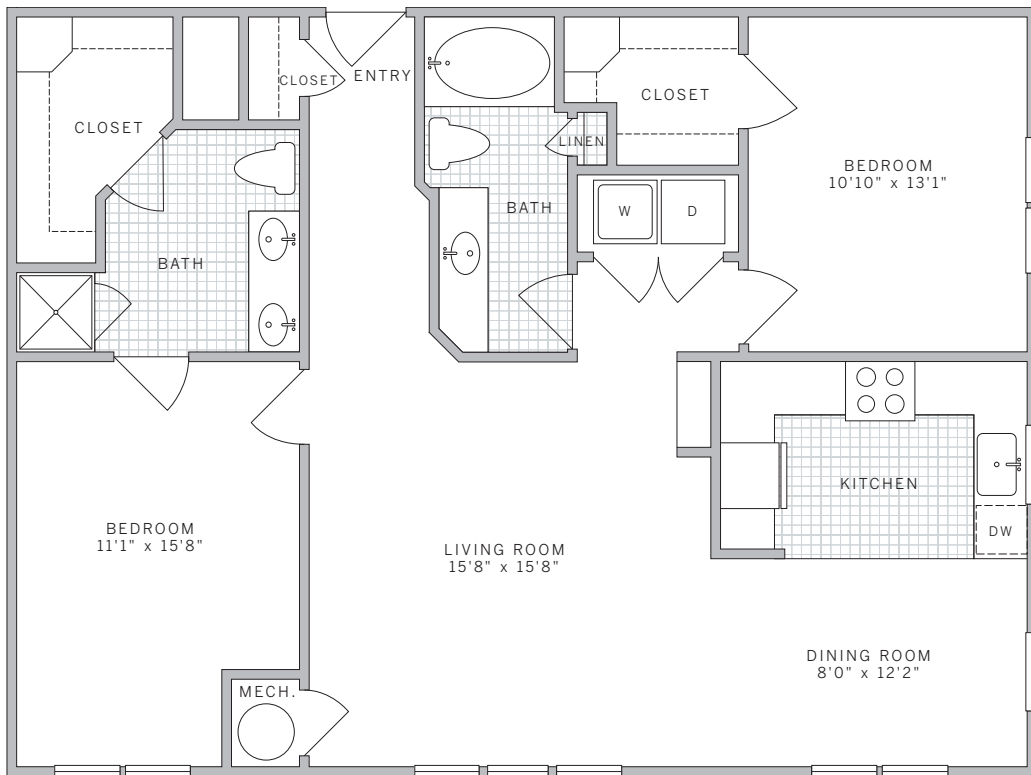

one bedroom | one bath **suite:**
668 square feet **rate:**

877.AVE.0242
AVELIVING.COM

2323 Dulles Station Boulevard
Herndon, VA 20171

one bedroom | one bath **suite:**
838 square feet **rate:**

877.AVE.0242
AVELIVING.COM

2323 Dulles Station Boulevard
Herndon, VA 20171

two bedroom | two bath **suite:**
1162 square feet **rate:**

877.AVE.0242
AVELIVING.COM

2323 Dulles Station Boulevard
Herndon, VA 20171

two bedroom | two bath **suite:**
1230 square feet **rate:**

877.AVE.0242
AVELIVING.COM

2323 Dulles Station Boulevard
Herndon, VA 20171

one bedroom | one bath with den **suite:**
950 square feet **rate:**

877.AVE.0242
AVELIVING.COM

2323 Dulles Station Boulevard
Herndon, VA 20171

two bedroom | one bath **suite:**
1029 square feet **rate:**

877.AVE.0242
AVELIVING.COM

2323 Dulles Station Boulevard
Herndon, VA 20171

three bedroom | two bath suite:
1556 square feet **rate:**

877.AVE.0242
AVELIVING.COM